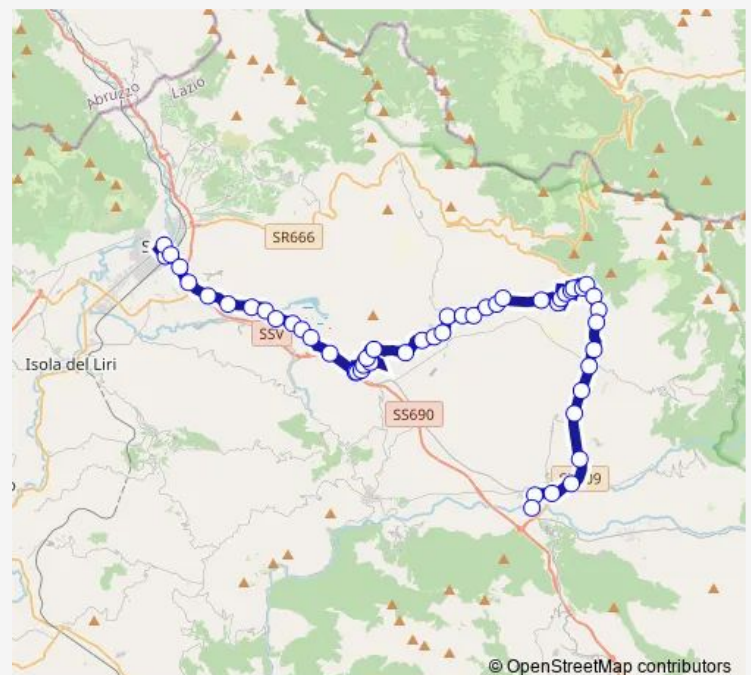

Saturday 07:30

Sunday —

Route info

Direction: Sora | Stazione FS # f5890

Stops: 51

Trip Duration: 0 hour 50 min

Alvito | Tiravento # f7504

Alvito | Corso Equicola # f7505