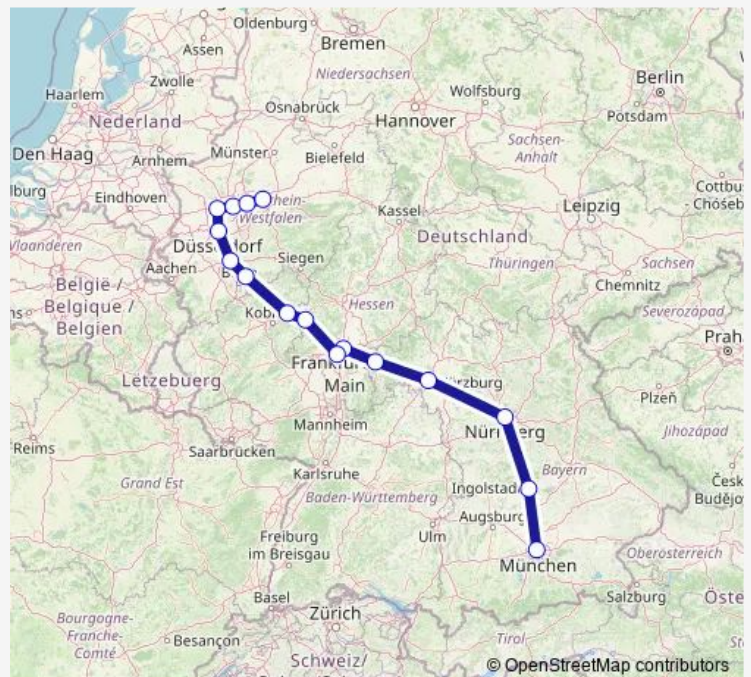

Rail ICE 820

[Go to website](#)

Direction

München Hbf — Dortmund Hbf

16 stops

[Open route schedule](#)

München Hbf

Ingolstadt Hbf

Nürnberg Hbf

Würzburg Hbf

Aschaffenburg Hbf

Frankfurt(Main)Hbf

Frankfurt(M) Flughafen Fernbf

Limburg Süd

Montabaur

Siegburg/Bonn

Monday 05:11-06:57

Tuesday 05:11-06:57

Wednesday 05:11-06:57

Thursday 05:11-06:57

Friday 05:11-06:57

Saturday 05:11-06:57

Sunday —

Route info

Direction: München Hbf

Stops: 16

Trip Duration: 6 hour 30 min

ICE 820

ICE 820 Rail time schedules and route maps are available in an offline PDF at busmaps.com. Use the busmaps.com website to see live bus times, train schedule or subway schedule, and step-by-step directions for all public transit in Duesseldorf