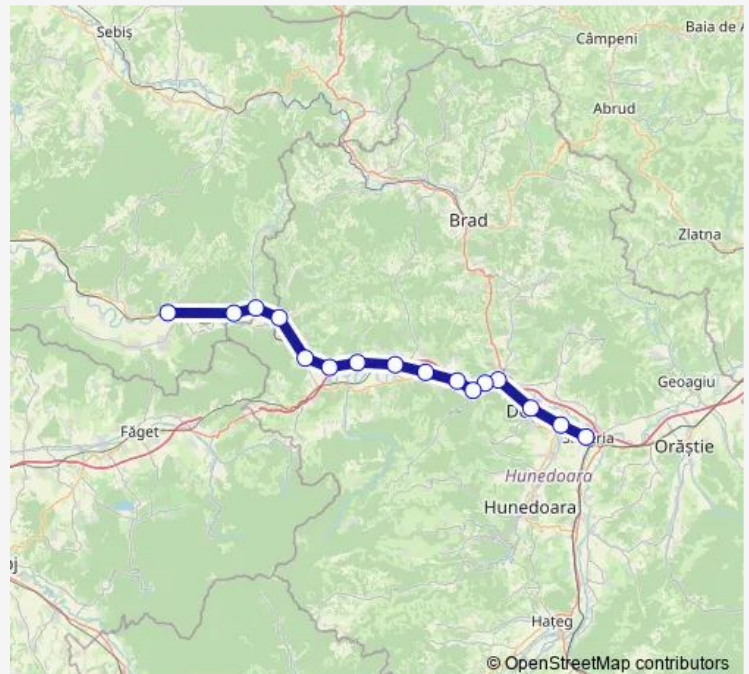

## Route schedule

Simeria — Săvârșin

Monday	07:24
Tuesday	07:24
Wednesday	07:24
Thursday	07:24
Friday	07:24
Saturday	07:24
Sunday	07:24

## Route info

Direction: Simeria

Stops: 16

Trip Duration: 2 hour 5 min

R: Simeria - Săvârșin Rail time schedules and route maps are available in an offline PDF at [busmaps.com](https://busmaps.com). Use the [busmaps.com](https://busmaps.com) website to see live bus times, train schedule or subway schedule, and step-by-step directions for all public transit in Vetel