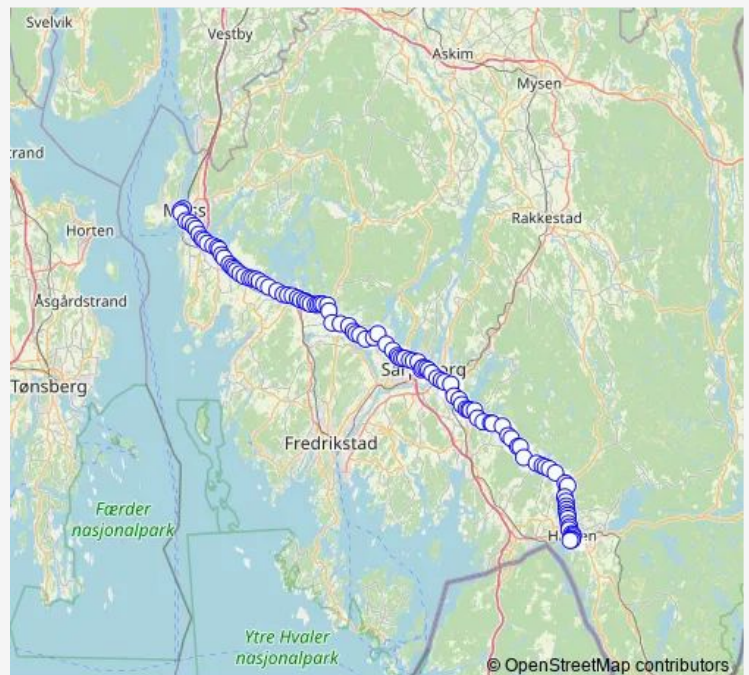

Thursday 15:20

Friday 15:20

Saturday —

Sunday —

Route info

Direction: Kalnes vgs.

Stops: 58

Trip Duration: 1 hour 10 min