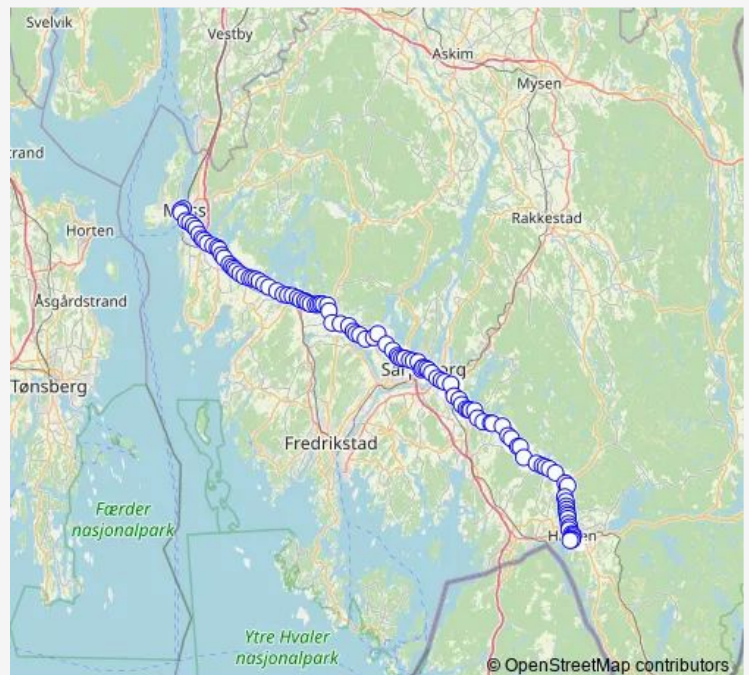

Thursday 15:20

Friday 15:20

Saturday —

Sunday —

Route info

Direction: Kalnes vgs.

Stops: 58

Trip Duration: 1 hour 10 min