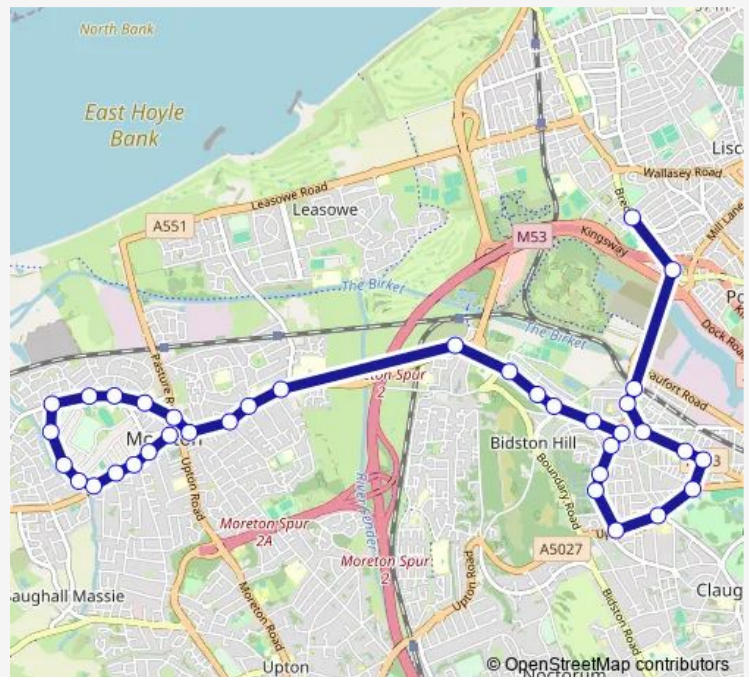

### Direction

Chadwick Street — Fox Hey Road

36 stops

[Open route schedule](#)

- Chadwick Street
- Rossllyn Drive
- Borrowdale Road
- Cobham Road
- Ely Avenue
- Bermuda Road
- Macdonald Road
- Hardie Avenue
- Smilie Avenue
- Wastdale Drive
- Flaxhill
- Harvest Lane
- Silverburn Avenue
- Knutsford Road
- Chapelhill Road
- Danger Lane
- Reeds Lane
- Bidston Station
- Compton Road
- Hurrell Road
- Gautby Road

### Route schedule

Chadwick Street — Fox Hey Road

Monday	07:40
Tuesday	07:40
Wednesday	07:40
Thursday	07:40
Friday	07:40
Saturday	—
Sunday	—

### Route info

Direction: Chadwick Street

Stops: 36

Trip Duration: 0 hour 45 min

■ 633 — Hoylake Road / Chadwick Street - Breck Road / Fox Hey Road **BusMaps**

Egan Road

Sumner Road

Lansdowne Road

Townsend Street

Birkenhead North Station

Hillcrest Court

Fox Hey Road

633 Bus time schedules and route maps are available in an offline PDF at [busmaps.com](https://busmaps.com). Use the [busmaps.com](https://busmaps.com) website to see live bus times, train schedule or subway schedule, and step-by-step directions for all public transit in Wallasey