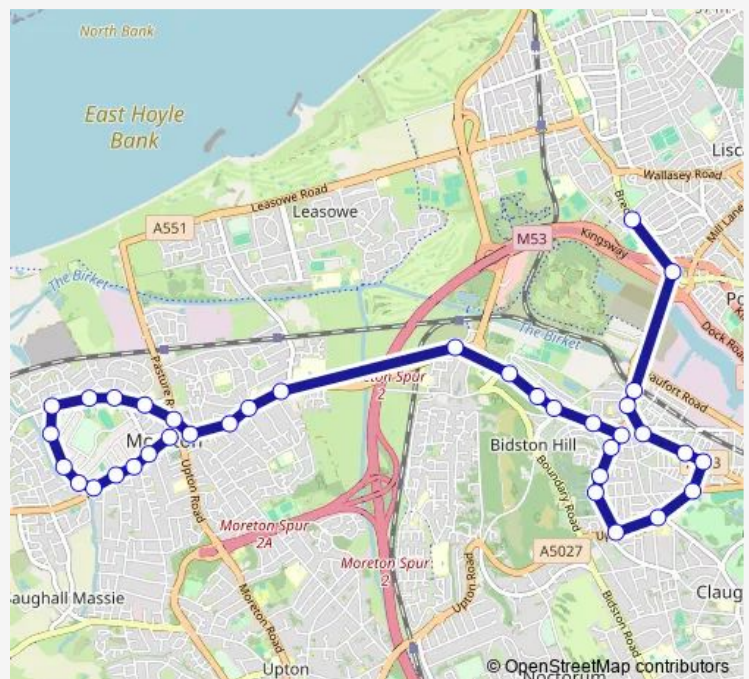

Bus 633 Hoylake Road / Chadwick Street - Breck Road / Fox Hey Road

[Go to website](#)

Direction

Chadwick Street — Fox Hey Road

36 stops

[Open route schedule](#)

- Chadwick Street
- Rossllyn Drive
- Borrowdale Road
- Cobham Road
- Ely Avenue
- Bermuda Road
- Macdonald Road
- Hardie Avenue
- Smilie Avenue
- Wastdale Drive
- Flaxhill
- Harvest Lane
- Silverburn Avenue
- Knutsford Road
- Chapelhill Road
- Danger Lane
- Reeds Lane
- Bidston Station
- Compton Road
- Hurrell Road
- Gautby Road

Route schedule

Chadwick Street — Fox Hey Road

Monday	07:40
Tuesday	07:40
Wednesday	07:40
Thursday	07:40
Friday	07:40
Saturday	—
Sunday	—

Route info

Direction: Chadwick Street

Stops: 36

Trip Duration: 0 hour 45 min

633 — Hoylake Road / Chadwick Street - Breck Road / Fox Hey Road

Egan Road

Sumner Road

Lansdowne Road

Flaybrick Close

Bidston Avenue

Tollemache Road

Alderley Avenue

Bidston Avenue

Plumer Drive

Dundonald Street

Arkle Road

Townsend Street

Birkenhead North Station

Hillcrest Court

Fox Hey Road