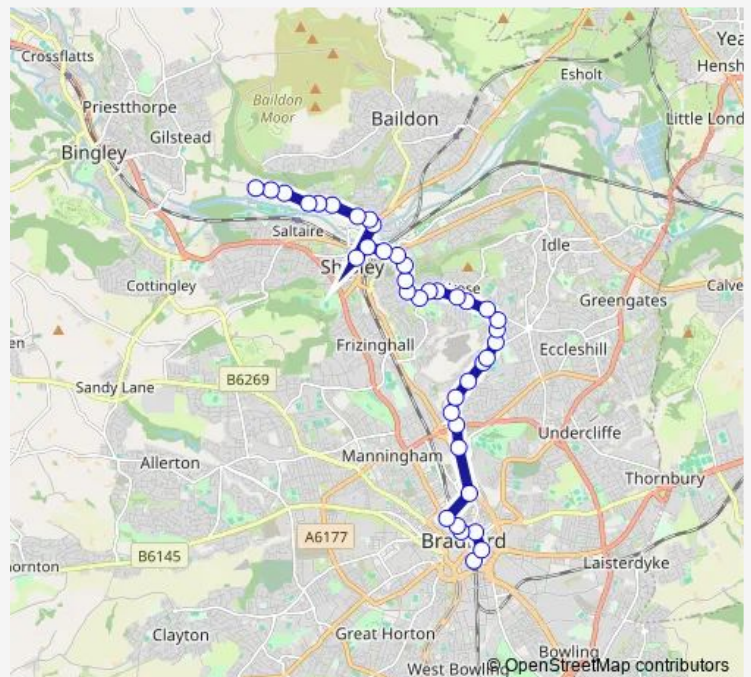

### Route schedule

Interchange — Higher Coach Road Bowland Ave

Monday 20:55-22:55

Tuesday 20:55-22:55

Wednesday 20:55-22:55

Thursday 20:55-22:55

Friday 20:55-22:55

Saturday 20:55-22:55

### Route info

Direction: Interchange

Stops: 39

Trip Duration: 0 hour 29 min

633 — Shipley Glen - Bradford

Wrose Grove

Wrose Rd Carr Lane

Carr Ln Hollin Lane