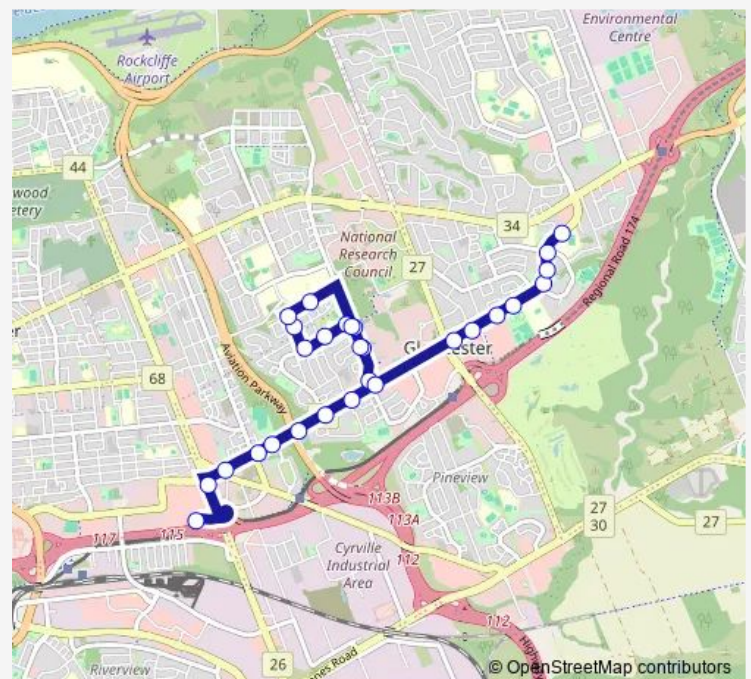

Matheson / Alboro

Matheson / Charlton

Charlton / Alloway

Charlton / Plumber

Plumber / Closse

Bathgate / Matheson

Bathgate / Rainbow

Ogilvie / City Park

Ogilvie / Blair

Route schedule

ST-Laurent A — Ogilvie / L B Pearson H.S.

Monday	08:05
Tuesday	08:05
Wednesday	08:05
Thursday	08:05
Friday	08:05
Saturday	—
Sunday	—

Route info

Direction: ST-Laurent A

Stops: 28

Trip Duration: 0 hour 20 min

633

BusMaps

Ogilvie / Dunham

Ogilvie / Elmlea

Earl Armstrong Arena

Ogilvie / Jasmine

Ogilvie / AD. 1901

Ogilvie / Jasmine

Ogilvie / L B Pearson H.S.

Direction

Jasmine / Ogilvie — ST-Laurent B

28 stops

[Open route schedule](#)

Jasmine / Ogilvie

Ogilvie / Elmridge