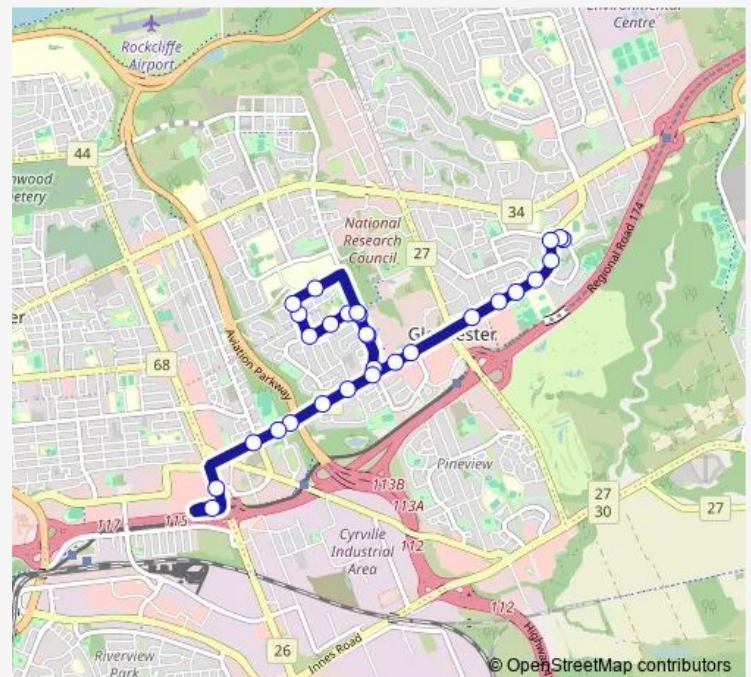

Plumber / Closse

Bathgate / Matheson

Bathgate / Rainbow

Route schedule

Jasmine / Ogilvie — ST-Laurent

Monday 14:57

Tuesday 14:57

Wednesday 14:57

Thursday 14:57

Friday 14:57

Saturday —

Sunday —

Route info

Direction: Jasmine / Ogilvie

Stops: 29

Trip Duration: 0 hour 27 min

Monday 08:05

Tuesday 08:05

Wednesday 08:05

Thursday 08:05

Friday 08:05

Saturday —

Sunday —

Route info