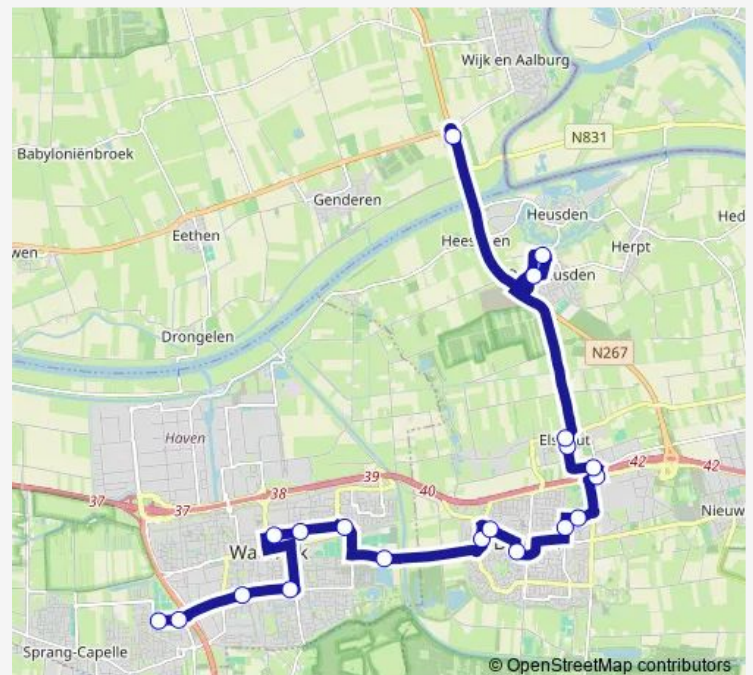

### Route schedule

Wijk en Aalburg, Perzikstraat — Waalwijk, Oprijlaan

Monday 06:53-09:03

Tuesday 06:53-09:03

Wednesday 06:53-09:03

Thursday 06:53-09:03

Friday 06:53-09:03

Saturday —

### Route info

Direction: Wijk en Aalburg, Perzikstraat

Stops: 23

Trip Duration: 0 hour 49 min

633 — Wijk en Aalburg - Waalwijk

BusMaps

Waalwijk, Noorder Allee

Waalwijk, Oprijlaan

## Route info

Direction: Waalwijk, Oprijlaan

Stops: 20

Trip Duration: 0 hour 41 min

## Route info

Direction: Wijk en Aalburg, Perzikstraat

Stops: 23

Trip Duration: 0 hour 49 min