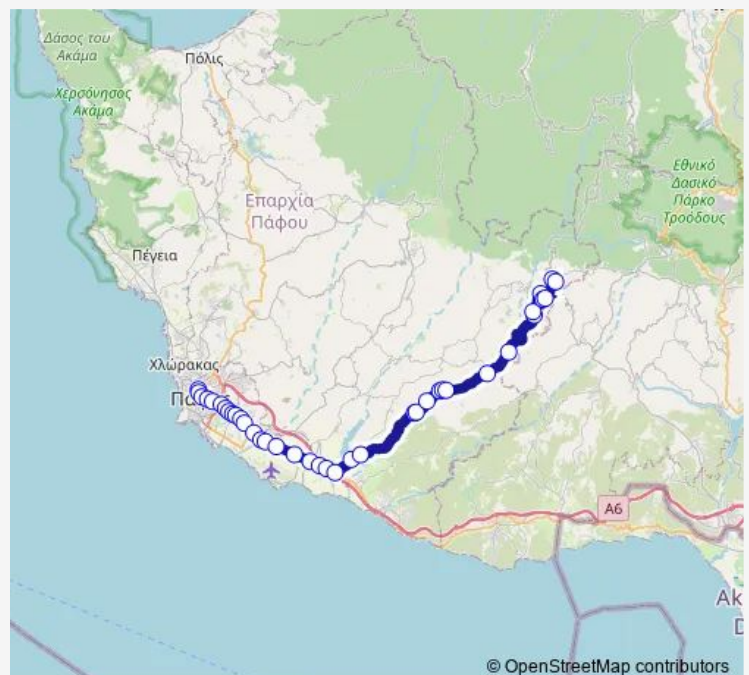

Old Lemesos - Pafos Road - 3rd Stop

Old Lemesos - Pafos Road - 5th Stop

1st Stop Nikokleia

### Route schedule

Karavella Bus Station — 2nd Stop Agios Nikolaos Pafou

Monday	05:45-12:35
Tuesday	05:45-12:35
Wednesday	05:45-12:35
Thursday	05:45-12:35
Friday	05:45-12:35
Saturday	06:00-12:00
Sunday	—

### Route info

Direction: Karavella Bus Station

Stops: 38

Trip Duration: 0 hour 55 min

1st Stop Nikokleia

3rd Stop Nikokleia

1st Stop Fasoula Pafou 1

2nd Stop Fasoula Pafou 1

1st Stop Mamonia

1st Stop Agios Georgios Pafou

3rd Stop Agios Georgios Pafou

5th Stop Agios Georgios Pafou

1st Stop Prastio Pafou

Kidasi 1

1st Stop Kedares

3rd Stop Kedares