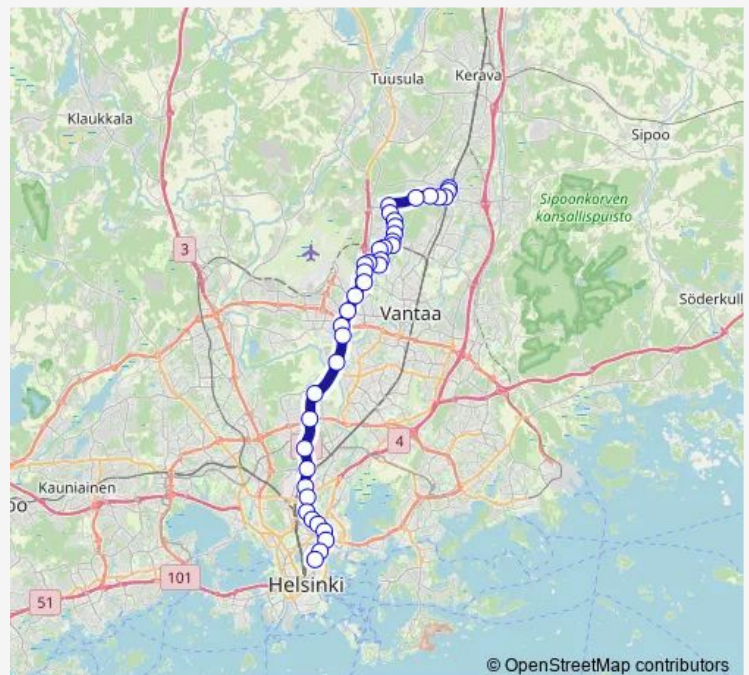

## Route schedule

Hakaniemi — Korson asema

Monday 05:35-18:05

Tuesday 05:35-18:05

Wednesday 05:35-18:05

Thursday 05:35-18:05

Friday 05:35-18:05

Saturday —

## Route info

Direction: Hakaniemi

Stops: 37

Trip Duration: 0 hour 45 min

© OpenStreetMap contributors

■ 633 — Hakaniemi-Illola-Korso

**BusMaps**

Mattaksenkuja