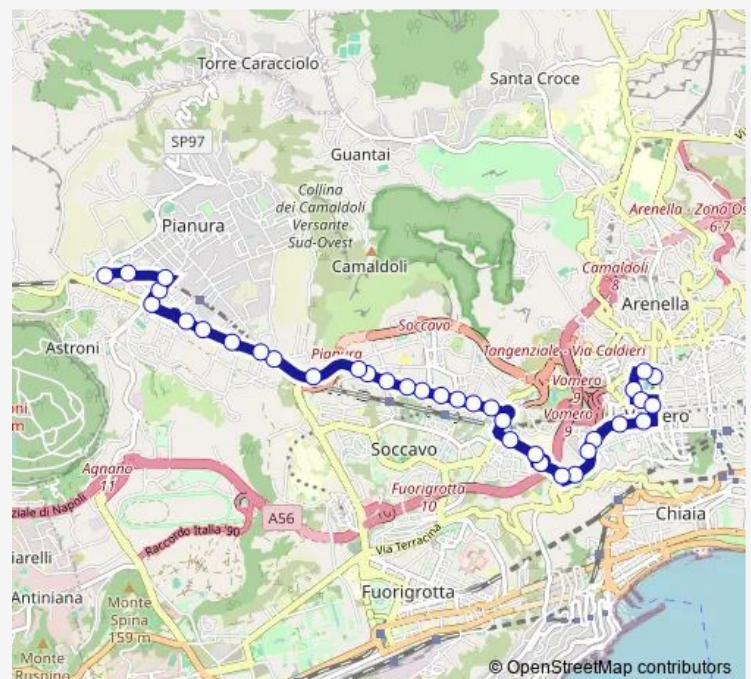

Acitillo

Ribera - Gemito

Gemito - Stadio Collana

Cilea - Gemito

Cilea

Cilea - Tangenziale DI Napoli

Cilea -SAN Domenico

Europa-Santo Stefano

Epomeo

Epomeo

Epomeo

Route schedule

Gemito-Rossini — Picasso EX Area Mercatale

Monday	05:56-00:16 ⁺¹
Tuesday	05:56-00:01 ⁺¹
Wednesday	05:56-00:01 ⁺¹
Thursday	05:56-00:16 ⁺¹
Friday	05:56-00:16 ⁺¹
Saturday	05:47-00:16 ⁺¹
Sunday	06:24-00:16 ⁺¹

Route info

Direction: Gemito-Rossini

Stops: 35

Trip Duration: 0 hour 55 min

633

BusMaps

Epomeo - Bottazzi

Epomeo - Montagna Spaccata

Saturday 05:20-23:40

Sunday 05:50-23:40

Route info

Direction: Picasso EX Area Mercatale

Stops: 32

Trip Duration: 0 hour 27 min

Europa - Piave

Cilea - SAN Domenico