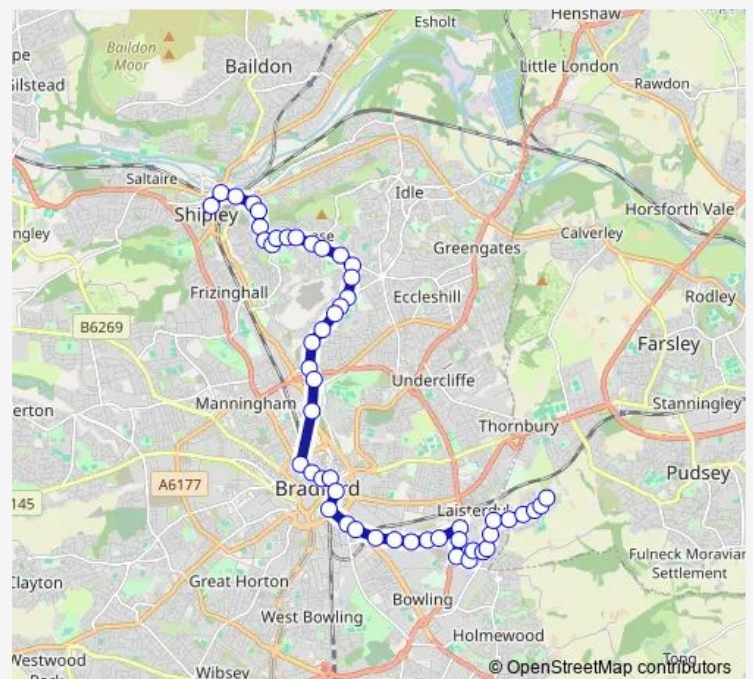

Thursday 05:26-18:43

Friday 05:26-18:43

Saturday 05:26-18:37

Sunday —

Route info

Direction: Market Square

Stops: 51

Trip Duration: 0 hour 52 min

Little Germany V

Interchange

Hall Lane

Heaton Street

Bowling Back Lane Bow Beck

Bowling Back Lane Hammerton St

Bowling Back Lane Mount St

Bowling Back Lane Parry Ln