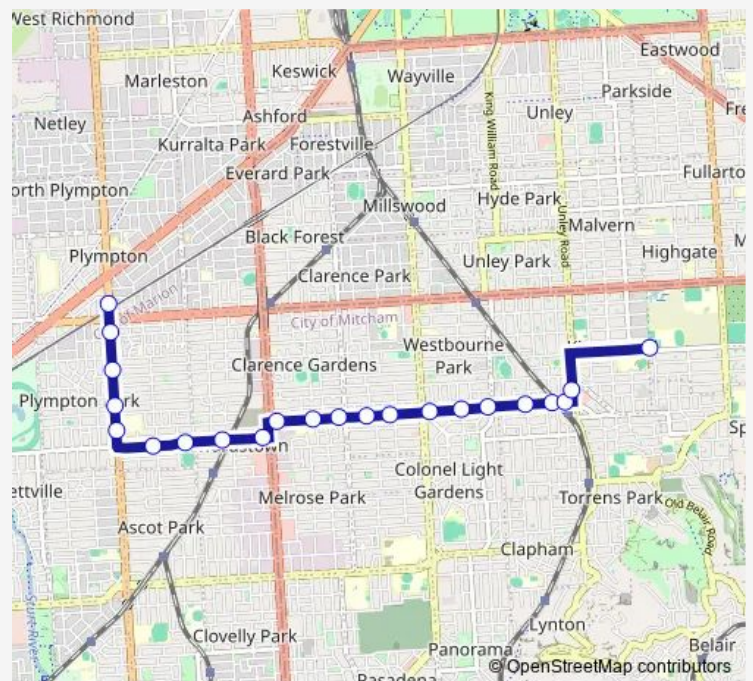

Stop 14B Edward St - South side

Stop 14C Edward St - South side

Stop 14D Edward St - South side

Stop 14E Edward St - South side

Stop 15 Raglan Ave - South side

Stop 15A Raglan Ave - South side

Stop 15B Raglan Ave - South side

Stop 15C Raglan Ave - South side

Stop 16 Marion Rd - West side

Stop 15 Marion Rd - West side

Stop 14 Marion Rd - West side

Stop 13 Marion Rd - West side

Route schedule

Stop 13 Tutt Ave - North side — Stop 12 Marion Rd - West side

Monday 15:37-15:41

Tuesday 15:37-15:41

Wednesday 15:37-15:41

Thursday 15:37-15:41

Friday 15:37-15:41

Saturday —

Sunday —

Route info

Direction: Stop 13 Tutt Ave - North side

Stops: 22

Trip Duration: 0 hour 40 min

633 — Unley High School to Plympton

Stop 12 Marion Rd - West side