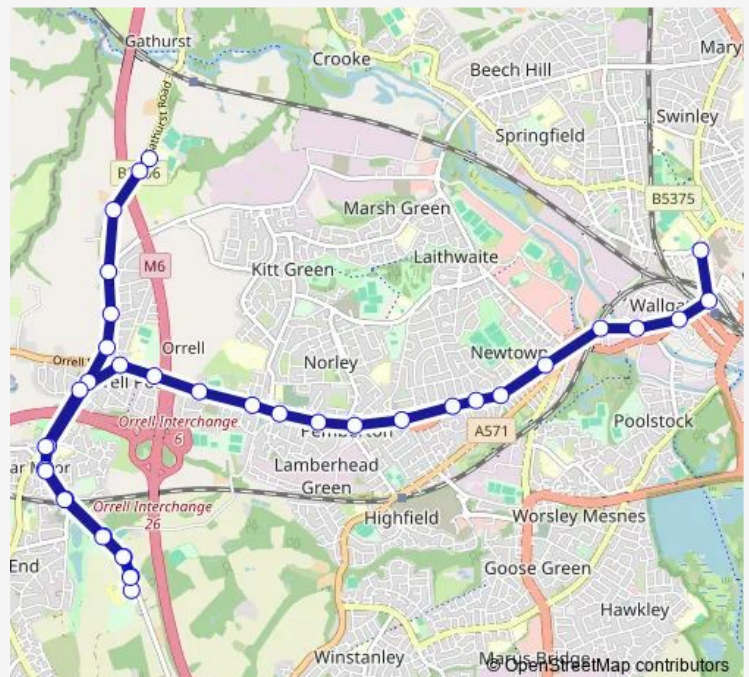

Wigan Rail Stations

Clayton Street

Riveredge

Fire Station

Scot Lane

Heather Grove

Billinge Road

Portland Street

Thursday 11:08

Friday 11:08

Saturday —

Sunday —

Route info

Direction: Wigan Bus Station

Stops: 26

Trip Duration: 0 hour 24 min

38 stops

[Open route schedule](#)

St John Rigby College

Vale Royal

Deanwood Avenue

Cambridge Road

Rydal Avenue

Orrell Post

Thursday 13:10-15:10

Friday 13:10-15:10

Saturday —

Sunday —

Route info

Direction: St John Rigby College

Stops: 38

Trip Duration: 0 hour 35 min