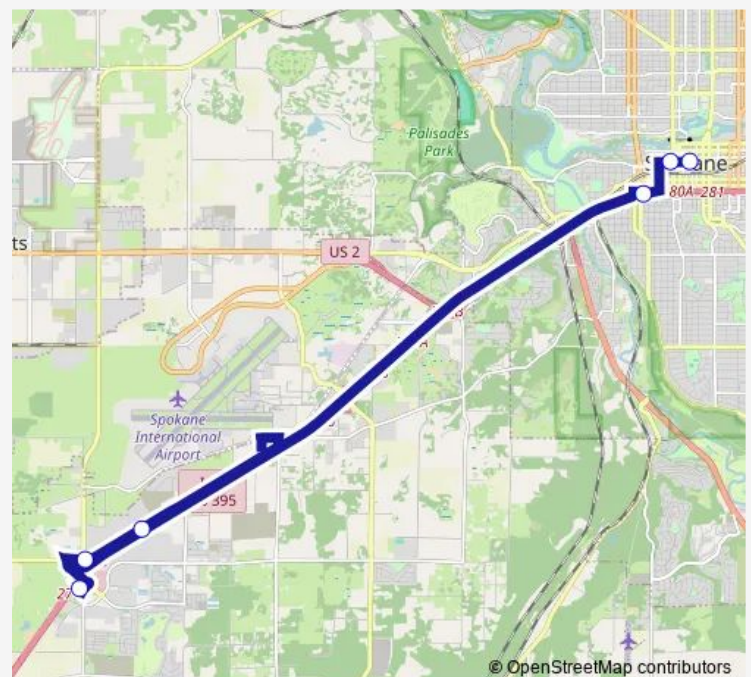

### Direction

Plaza Bay 10 — Geiger @ Amazon

6 stops

[Open route schedule](#)

Plaza Bay 10

Sprague @ Monroe

Leave @ Jefferson Lot

West Plains TC Bay 1

### Route schedule

Plaza Bay 10 — Geiger @ Amazon

Monday	06:20-17:27
Tuesday	—
Wednesday	06:35-17:55
Thursday	—
Friday	—
Saturday	06:20-18:31
Sunday	06:35-17:55

### Route info

Direction: Plaza Bay 10

Stops: 6

Trip Duration: 0 hour 20 min

633 — Geiger Shuttle

BusMaps

**Direction**

Geiger @ Amazon — Plaza Bay 2

7 stops

[Open route schedule](#)

Geiger @ Amazon

Geiger @ Hayford

West Plains TC Bay 1

Walnut @ 5th (Jefferson Lot)

3rd @ Cedar

Lincoln @ Sprague