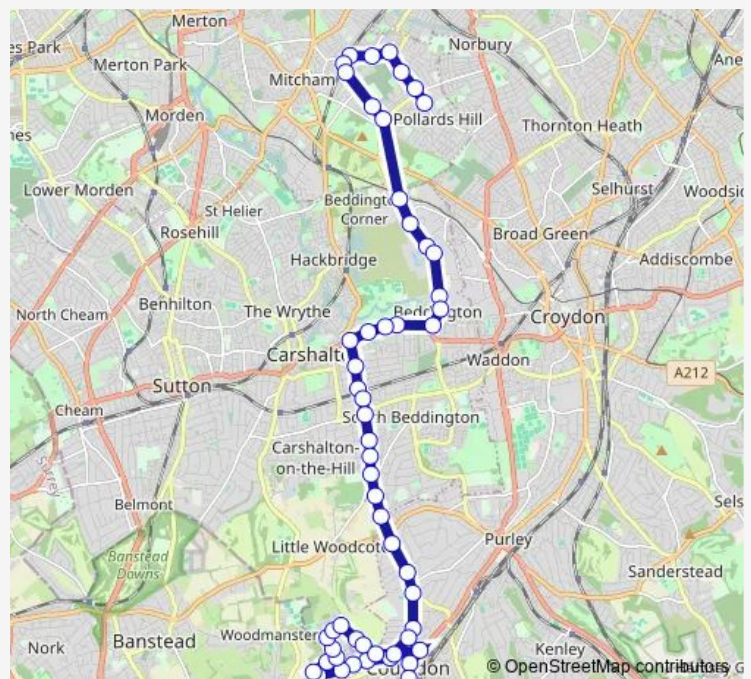

### Route schedule

Ivy Gardens — Coulsdon South

Monday 06:52-14:55

Tuesday 06:52-14:55

Wednesday 06:52-14:55

Thursday 06:52-14:55

Friday 06:52-14:55

Saturday —

### Route info

Direction: Ivy Gardens

Stops: 55

Trip Duration: 1 hour 23 min

633 — Coulsdon South - Clock House Estate - Woodcote - Beddington - Pollards Hill

Queens Road Carshalton

Wallington Station

Wallington Town Centre