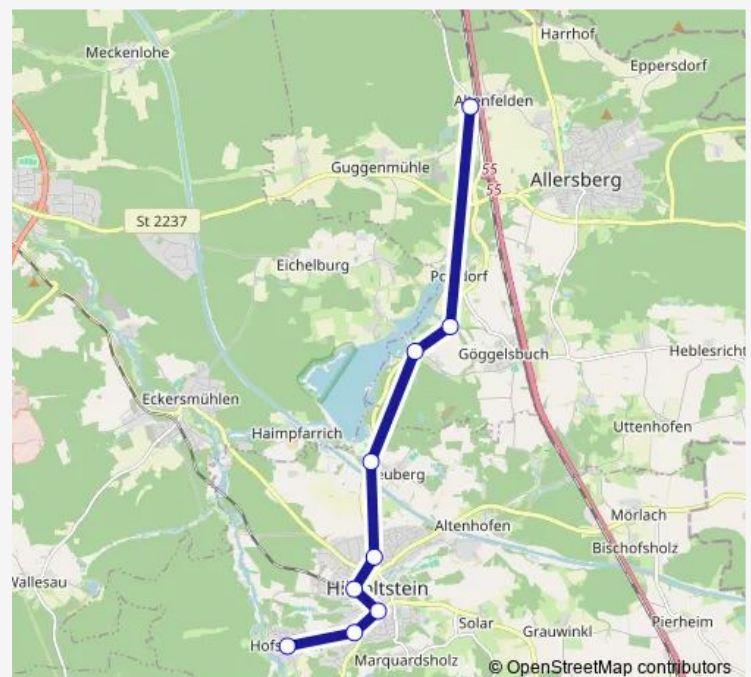

Direction

Allersberg (Rothsee) — Hofstetten (b.Hilp.) Mitte

9 stops

[Open route schedule](#)

Allersberg (Rothsee)

Abzw. Grashof Rothsee

Abzw. Kronmühle

Heuberg (b.Hilpol.) Staatsstr.

Hilpoltstein Allersberger Str.

Hilpoltstein

Hilpoltstein Heidecker Str.

Hilpoltstein Siemensstr.

Hofstetten (b.Hilp.) Mitte

Route schedule

Allersberg (Rothsee) — Hofstetten (b.Hilp.) Mitte

Monday 07:59-23:54

Tuesday 07:59-23:54

Wednesday 07:59-23:54

Thursday 07:59-23:54

Friday 07:59-23:59

Saturday 09:26-23:55

Sunday 09:26-21:26

Route info

Direction: Allersberg (Rothsee)

Stops: 9

Trip Duration: 0 hour 21 min

Direction

Hofstetten (b.Hilp.) Mitte — Allersberg (Rothsee)

9 stops

[Open route schedule](#)

Hofstetten (b.Hilp.) Mitte

Hilpoltstein Siemensstr.