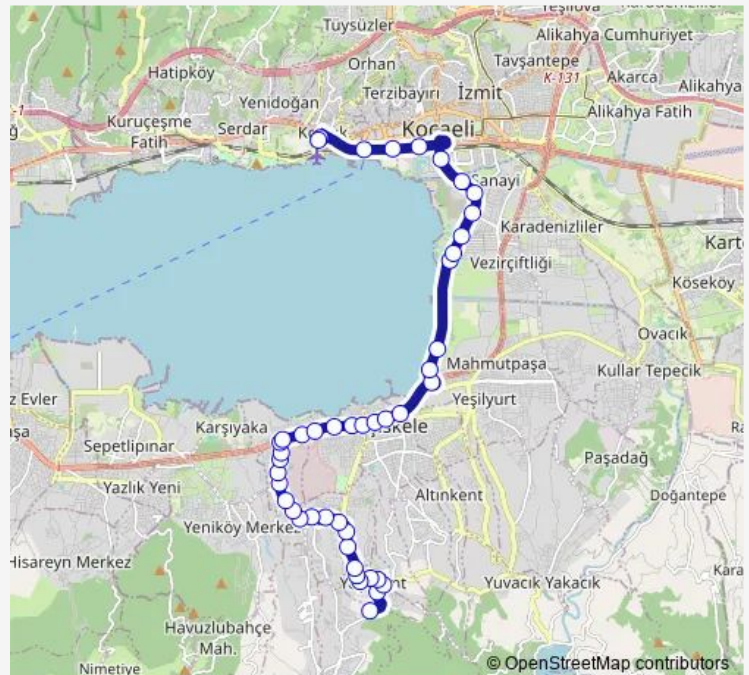

Bus 633 Yeşilkent-İzmit(Eski Yol)

[Go to website](#)

Direction

Bati Terminali Peronlar — Bahçecik Depolama Alanı

45 stops

[Open route schedule](#)

Bati Terminali Peronlar

Bati Terminali Çıkış

Bati Terminal Kavşağı

Tren Gari Güney Yanyol 2

Adnan Menderes

Mimar Sinan ÜST Geçit S.Derivoğlu 1

Turgut Özal Güney Yanyol 2

İzmit İtfaiye

Sadik Ahmet ÜST Geçidi 1

15 Temmuz Köprüsü 1

Uluslararası Fuar Merkezi 1

Galericiler Sitesi

Eski Kampüs

Başiskele Sahil

Başiskele

Belediye Yolu 1

Yunuslar Sokak

Körfez Mahallesi

Başiskele Körfez Camii 1

Mesan

Borusan İlkokulu 1

Route schedule

Bati Terminali Peronlar — Bahçecik Depolama Alanı

Monday 01:15-23:10

Tuesday 01:15-23:10

Wednesday 01:15-23:10

Thursday 01:15-23:10

Friday 01:15-23:10

Saturday 08:00-23:10

Sunday 07:40-23:10

Route info

Direction: Bati Terminali Peronlar

Stops: 45

Trip Duration: 0 hour 29 min

633 — Yeşilkent-İzmit(Eski Yol)

BusMaps