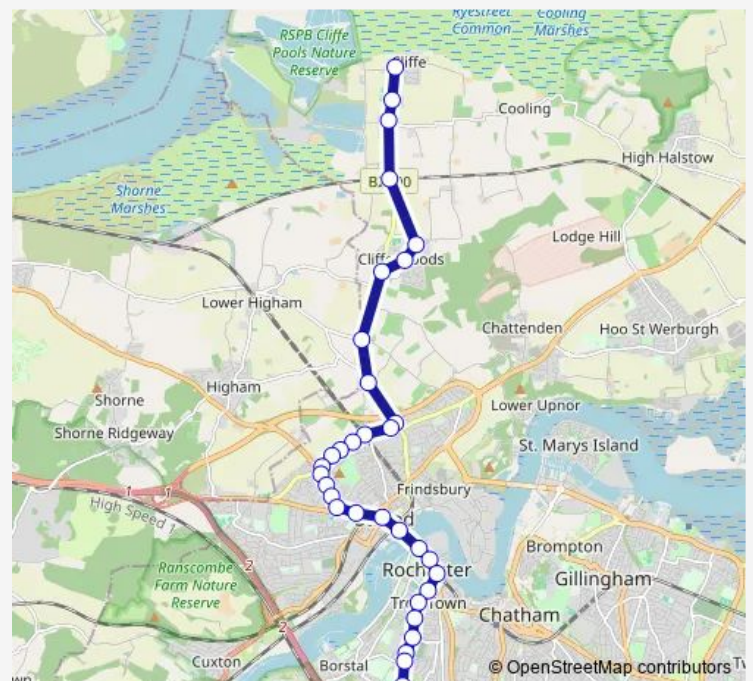

### Route schedule

The Six Bells — Grammar Schools

Monday 07:12

Tuesday 07:12

Wednesday 07:12

Thursday 07:12

Friday 07:12

Saturday —

### Route info

Direction: The Six Bells

Stops: 33

Trip Duration: 0 hour 53 min

633 — Cliffe - Chatham

BusMaps

High Street

Canal Road

## Route schedule

Breton Road — The Six Bells

Monday 15:35

Tuesday 15:35

Wednesday 15:35

Thursday 15:35

Friday 15:35

Saturday —