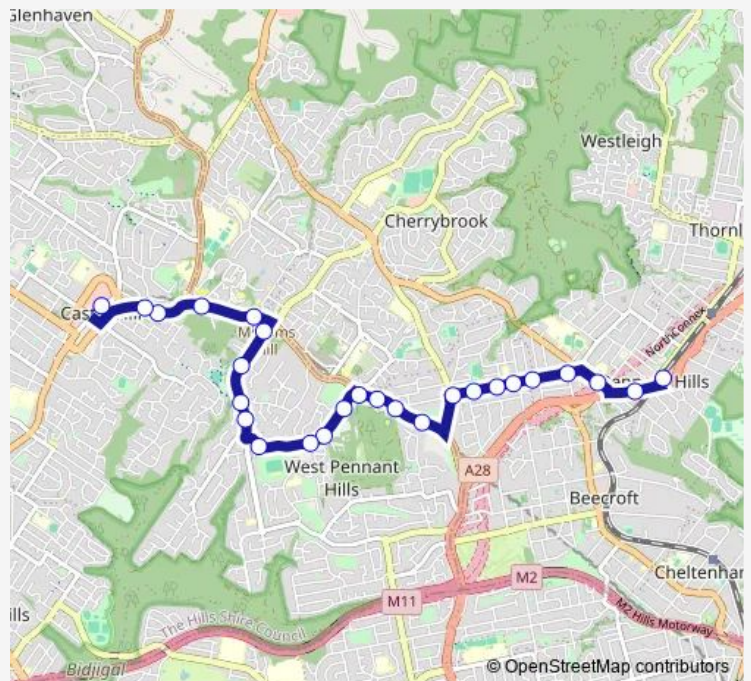

Bus 633 Pennant Hills to Castle Hill

[Go to website](#)

Direction

Pennant Hills Station, Railway St - Stand B — Castle Hill Interchange, Old Castle Hill Rd, Stand B

26 stops

[Open route schedule](#)

Pennant Hills Station, Railway St - Stand B

Pennant Hills Rd Before City View Rd

Boundary Rd After Pennant Hills Rd

Victoria Rd At Wilson Rd

Victoria Rd After Loftus Rd

Victoria Rd After Hull Rd

Victoria Rd Opp Keelendi Rd

Victoria Rd Before Cardinal Av

Victoria Rd At New Line Rd

Castle Hill Rd Opp Koala Park Sanctuary

Castle Hill Rd Opp Victoria Rd

Castle Hill Rd After Victoria Rd

Castle Hill Rd Before Coonara Av

Coonara Av Opp 102

Coonara Av Before The Glade

Coonara Av After The Glade

Coonara Av At Plumtree Cct

Highs Rd Opp Silverfern Cres

Highs Rd Opp Daveney Way

Wirreanda Retirement Village, Highs Rd

Highs Rd After Doris Hirst Pl

Route schedule

Pennant Hills Station, Railway St - Stand B — Castle Hill Interchange, Old Castle Hill Rd, Stand B

Monday	10:20-14:20
Tuesday	10:20-14:20
Wednesday	10:20-14:20
Thursday	10:20-14:20
Friday	10:20-14:20
Saturday	08:35-17:35
Sunday	—

Route info

Direction: Pennant Hills Station, Railway St - Stand B

Stops: 26

Trip Duration: 0 hour 22 min

633 — Pennant Hills to Castle Hill