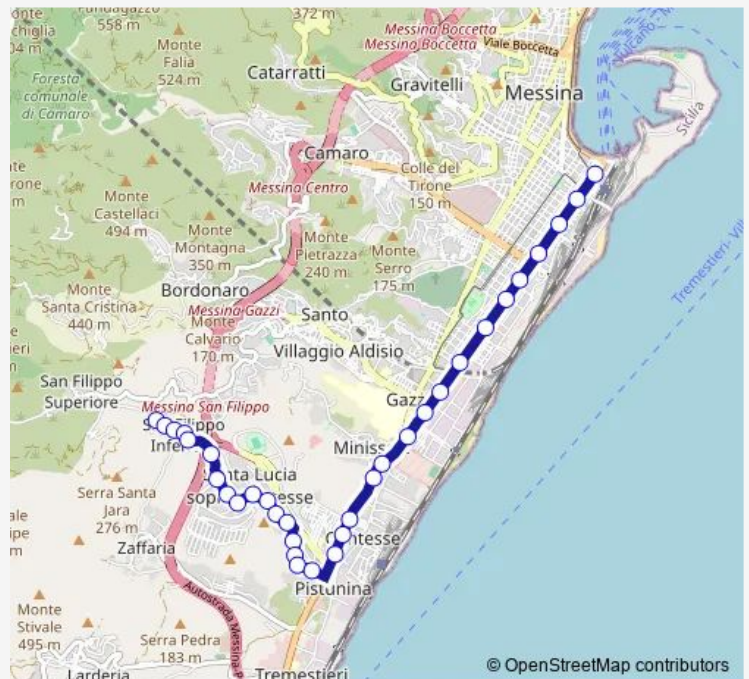

Tuesday —

Wednesday —

Thursday —

Friday —

Saturday —

Sunday 08:00-21:00

Route info

Direction: S. Filippo inf., Capolinea

Stops: 33

Trip Duration: 0 hour 35 min

© OpenStreetMap contributors

12/ — S.Filippo IN.-S.Lucia

BusMaps

Minissale

Via Taormina, Policlinico

Via Bonino, Gazzetta del Sud

Friday

—

Saturday

—

Sunday

07:15-20:20

Route info

Direction: Cavallotti