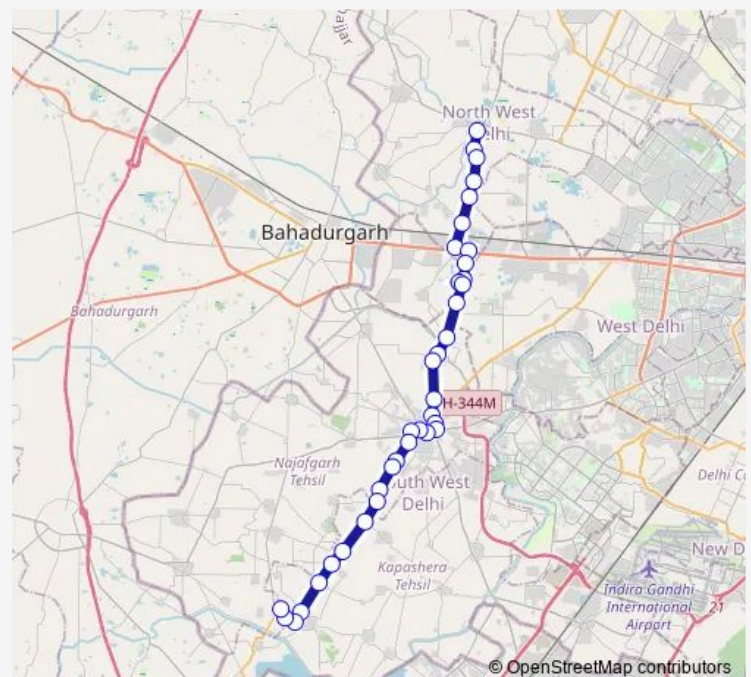

Health Centre

Najafgarh Delhi Gate

Police Station Najafgarh

Route schedule

Kanjhawala Village — Ghuman Hera Depot 1

Monday 04:40-16:29

Tuesday 04:40-16:29

Wednesday 04:40-16:29

Thursday 04:40-16:29

Friday 04:40-16:29

Saturday 04:40-16:29

Sunday 04:40-16:29

Route info

Direction: Kanjhawala Village

Stops: 36

Trip Duration: 1 hour 48 min