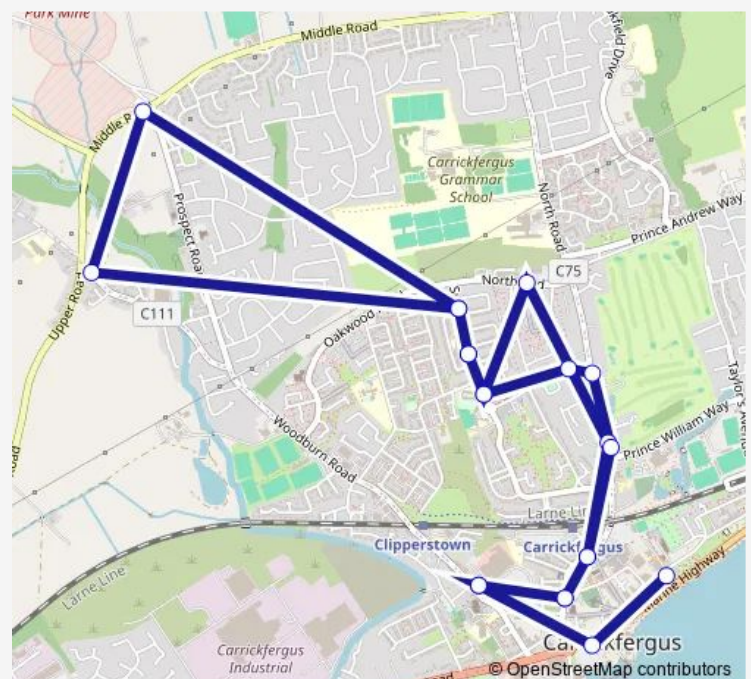

Prospect Road

Rathview

Thorndale Square

Chichester Square

Sunnylands Roundabout

Bridewell Drive

Golf Club

Prince William Way

Victoria Street

Irish Gate

Tesco Superstore

Route schedule

Joymount — Tesco Superstore

Monday 10:15

Tuesday 10:15

Wednesday 10:15

Thursday 10:15

Friday 10:15

Saturday —

Sunday —

Route info

Direction: Joymount

Stops: 21

Trip Duration: 0 hour 25 min

365a — Carrickfergus Town Service

BusMaps

365a Bus time schedules and route maps are available in an offline PDF at busmaps.com. Use the busmaps.com website to see live bus times, train schedule or subway schedule, and step-by-step directions for all public transit in Carrickfergus