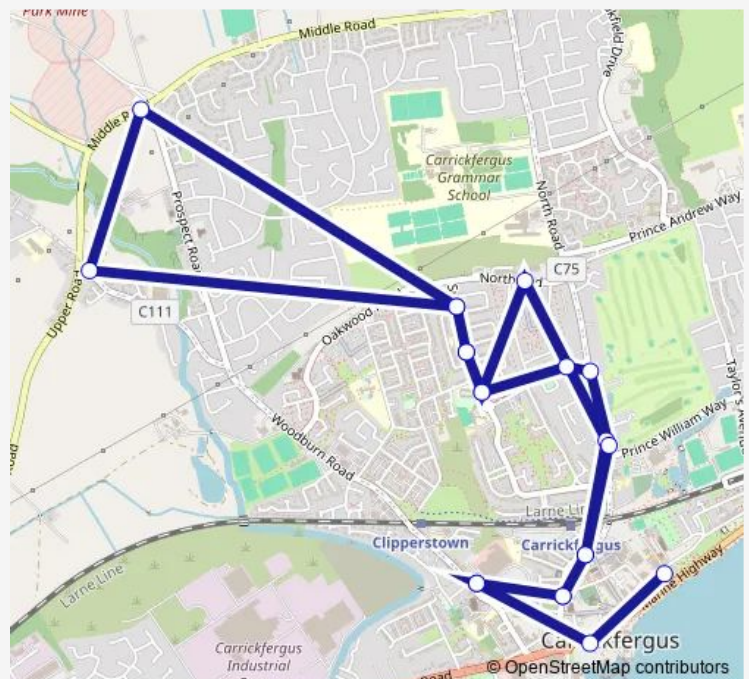

Prospect Road

Rathview

Thorndale Square

Chichester Square

Sunnylands Roundabout

Bridewell Drive

Golf Club

Prince William Way

Victoria Street

Irish Gate

Tesco Superstore

Route schedule

Joymount — Tesco Superstore

Monday 10:15

Tuesday 10:15

Wednesday 10:15

Thursday 10:15

Friday 10:15

Saturday —

Sunday —

Route info

Direction: Joymount

Stops: 21

Trip Duration: 0 hour 25 min

365a — Carrickfergus Town Service

BusMaps

365a Bus time schedules and route maps are available in an offline PDF at busmaps.com. Use the busmaps.com website to see live bus times, train schedule or subway schedule, and step-by-step directions for all public transit in Carrickfergus