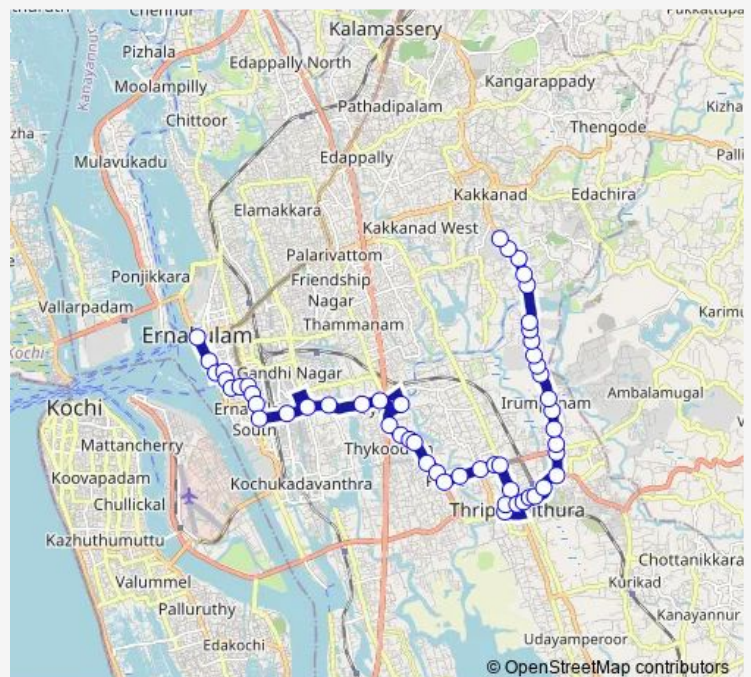

Thursday 06:00

Friday 06:00

Saturday 06:00

Sunday 06:00

Route info

Direction: High Court Junction

Stops: 54

Trip Duration: 1 hour 1 min

High Court ↔ Kakkanad Cepz

Champakara

Petta Metro Station

Petta

Petta East

Vadakkekkotta

Alliance Junction

S N Junction