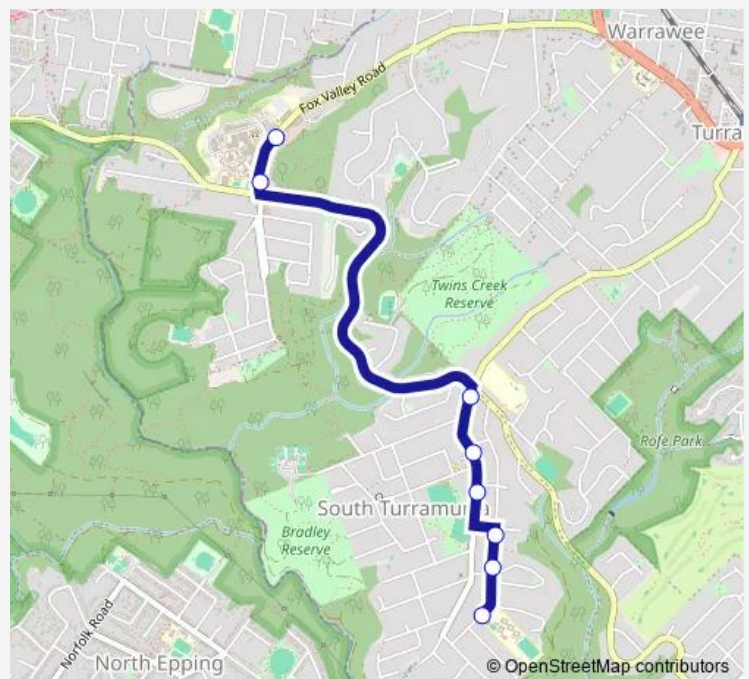

### Direction

Fox Valley Rd Opp Sydney Adventist Hospital — Turramurra High School, Maxwell St

8 stops

[Open route schedule](#)

Fox Valley Rd Opp Sydney Adventist Hospital

Fox Valley Rd Opp Wahroonga Adventist Primary School

Kissing Point Rd After The Comenarra Pkwy

Kissing Point Rd Opp South Turramurra Shops

Kissing Point Rd After Havelock St

Maxwell St After Buller St

Maxwell St Before Geoffrey St

Turramurra High School, Maxwell St

### Route schedule

Fox Valley Rd Opp Sydney Adventist Hospital — Turramurra High School, Maxwell St

Monday	08:23
Tuesday	08:23
Wednesday	08:23
Thursday	08:23
Friday	—
Saturday	—
Sunday	—

### Route info

Direction: Fox Valley Rd Opp Sydney Adventist Hospital

Stops: 8

Trip Duration: 0 hour 11 min

8110 School Bus time schedules and route maps are available in an offline PDF at [busmaps.com](https://busmaps.com). Use the [busmaps.com](https://busmaps.com) website to see live bus times, train schedule or subway schedule, and step-by-step directions for all public transit in Sydney