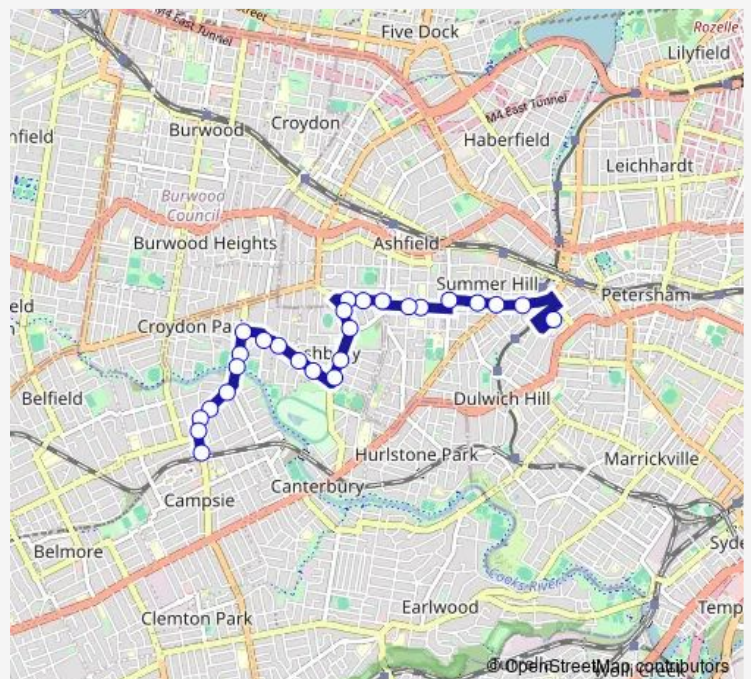

Roslyn St At Hay St

Leith St At Croydon Av

Queensborough Rd At Brighton Av

Brighton Av At Albert Rd

Route schedule

Christian Brothers' High School, Denison Rd — Campsie Station, Beamish St, Stand C

Monday 15:15-15:29

Tuesday 15:15-15:29

Wednesday 15:15-15:29

Thursday 15:15-15:29

Friday —

Saturday —

Sunday —

Route info

Direction: Christian Brothers' High School, Denison Rd

Stops: 26

Trip Duration: 0 hour 25 min

Croydon Park, Brighton Av

Brighton Av After Moore St

Brighton Av At Browning St

Lofts Garden, Brighton Av

Beamish St Opp Ninth Av

Campsie Station, Beamish St, Stand C

Tuesday 07:41-07:52

Wednesday 07:41-07:52

Thursday 07:41-07:52

Friday —

Saturday —

Sunday —

Route info

Direction: Beamish St Opp Dan's Corner