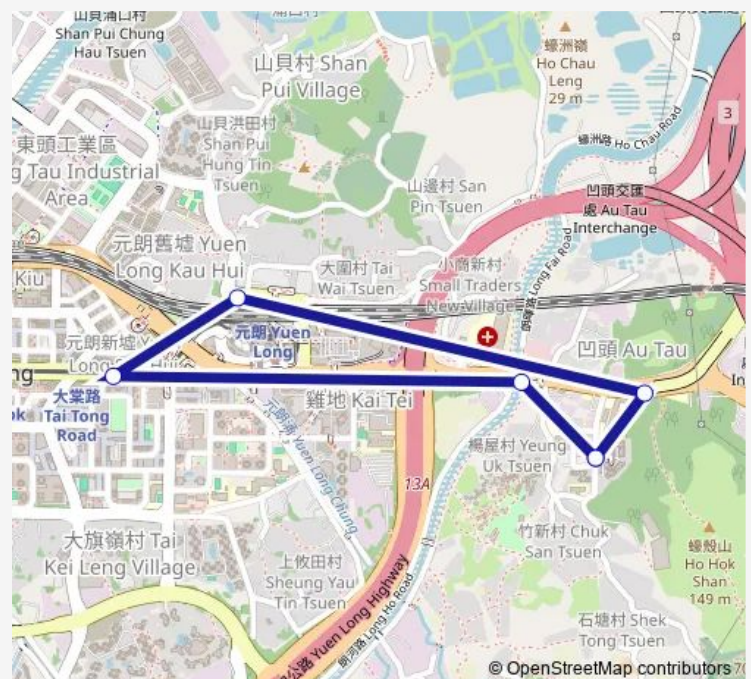

### Route schedule

LONG SHIN ESTATE — LONG SHIN ESTATE

Monday	05:50
Tuesday	05:50
Wednesday	05:50
Thursday	05:50
Friday	05:50
Saturday	05:50
Sunday	05:50

### Route info

Direction: LONG SHIN ESTATE

Stops: 6

Trip Duration: 0 hour 9 min

609S — Long Shin Estate - Yuen Long Station (North) Public Transport Interchange (Circular)

609S Bus time schedules and route maps are available in an offline PDF at [busmaps.com](https://busmaps.com). Use the [busmaps.com](https://busmaps.com) website to see live bus times, train schedule or subway schedule, and step-by-step directions for all public transit in Yuen Long