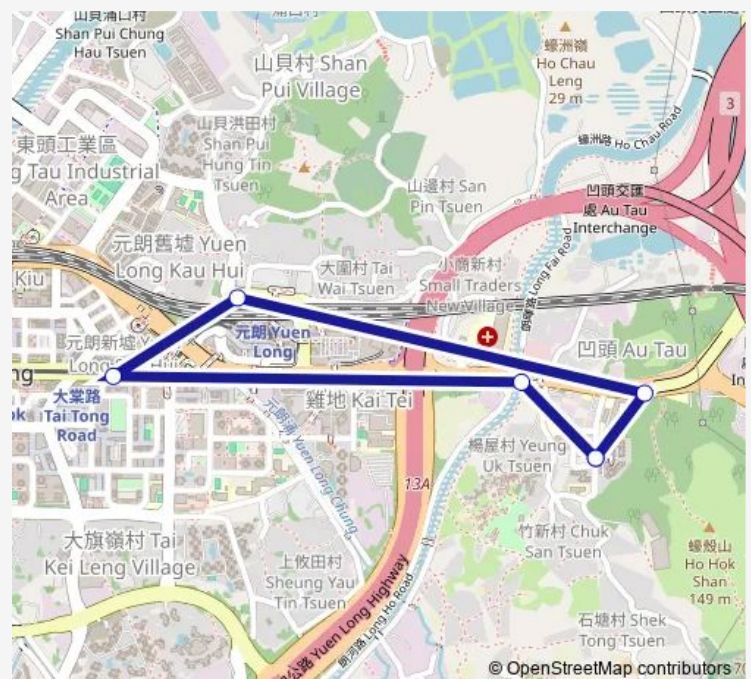

Yuen Long Station (North) Public Transport Interchange

Castle Peak Road-Yuen Long, Near AU TAU Interchange|Castle Peak Road, Near AU TAU Interchange|Castle Peak Road - Yuen Long, Near AU TAU Interchange

Long Shin Estate

Route schedule

Long Shin Estate — Long Shin Estate

Monday	05:50
Tuesday	05:50
Wednesday	05:50
Thursday	05:50
Friday	05:50
Saturday	05:50
Sunday	05:50

Route info

Direction: Long Shin Estate

Stops: 6

Trip Duration: 0 hour 9 min

609s — Long Shin Estate - Yuen Long Station (North) Public Transport Interchange (Circular)

609s Bus time schedules and route maps are available in an offline PDF at busmaps.com. Use the busmaps.com website to see live bus times, train schedule or subway schedule, and step-by-step directions for all public transit in Yuen Long