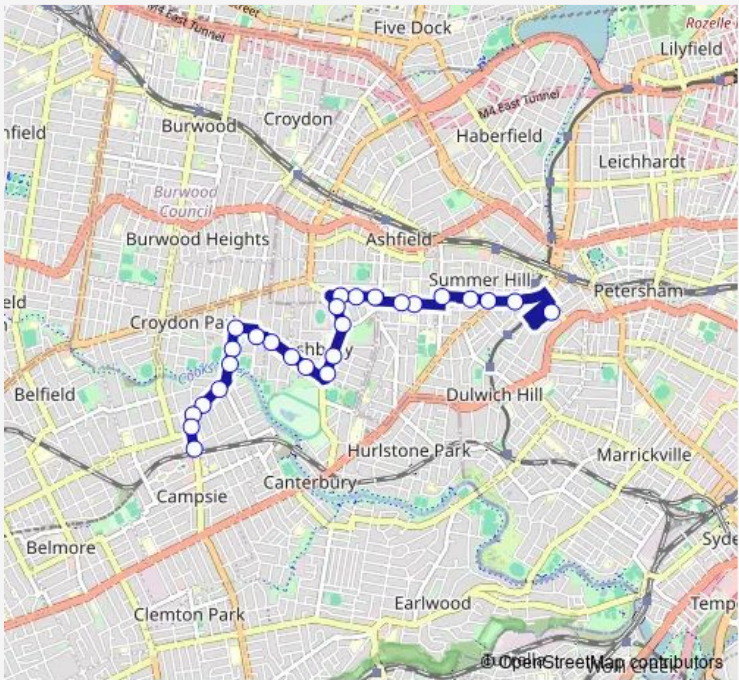

School Bus 609s Campsie Station to Christian Bros Lewisham

[Go to website](#)

Direction
 Christian Brothers' High School, Denison St — Beamish St At North Pde
 26 stops
[Open route schedule](#)

- Christian Brothers' High School, Denison St
- Old Canterbury Rd At Windsor Rd
- Junction Rd Opp Morris St
- Summer Hill Public School, Junction Rd
- Junction Rd At Prospect Rd
- Clissold St After Victoria St
- Clissold St At Queen St
- Palace St At Holden St
- Palace St At Allibone St
- Palace St Opp Shepherd Lane
- Milton St After Palace St
- Milton St At Trevenar St
- King St At Third St
- King St At First St
- Roslyn St After Cheviot St
- Roslyn St Before Crieff St
- Roslyn St At Hay St
- Leith St At Croydon Av
- Queensborough Rd At Brighton Av
- Brighton Av At Albert St

Route schedule
 Christian Brothers' High School, Denison St — Beamish St At North Pde

Monday	15:33-15:34
Tuesday	15:33-15:34
Wednesday	15:33-15:34
Thursday	15:33-15:34
Friday	15:33-15:34
Saturday	—
Sunday	—

Route info
 Direction: Christian Brothers' High School, Denison St
 Stops: 26
 Trip Duration: 0 hour 21 min

Croydon Park, Brighton Av

Brighton Av After Moore St

Brighton Av At Browning St

Lofts Garden, Brighton Av

Monday 07:54-08:04

Tuesday 07:54-08:04

Wednesday 07:54-08:04

Thursday 07:54-08:04

Friday 07:54-08:04

Saturday —

Sunday —

Route info