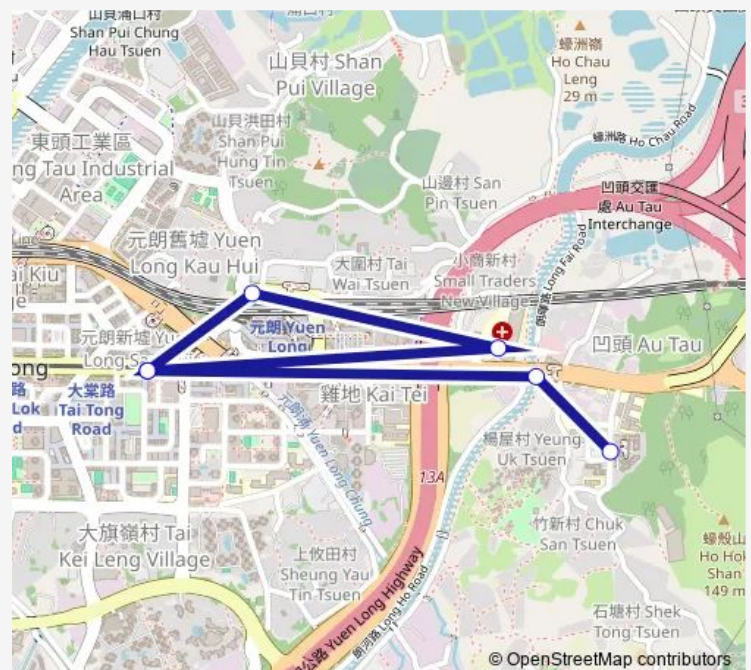

Yuen Long Station (North) Public Transport Interchange

POK OI Hospital, Outside South Wing

Castle Peak Road, YAU SAN Street|Castle Peak Road - Yuen Long, YAU SAN Street|Castle Peak Road - Yuen Long, YAU SAN Street

### Route schedule

Long Shin Estate — Castle Peak Road, YAU SAN Street|Castle Peak Road - Yuen Long, YAU SAN Street|Castle Peak Road - Yuen Long, YAU SAN Street

Monday	12:30
Tuesday	12:30
Wednesday	12:30
Thursday	12:30
Friday	12:30
Saturday	12:30
Sunday	12:30

### Route info

Direction: Long Shin Estate

Stops: 6

Trip Duration: 0 hour 10 min

609s Bus time schedules and route maps are available in an offline PDF at [busmaps.com](https://busmaps.com). Use the [busmaps.com](https://busmaps.com) website to see live bus times, train schedule or subway schedule, and step-by-step directions for all public transit in Yuen Long