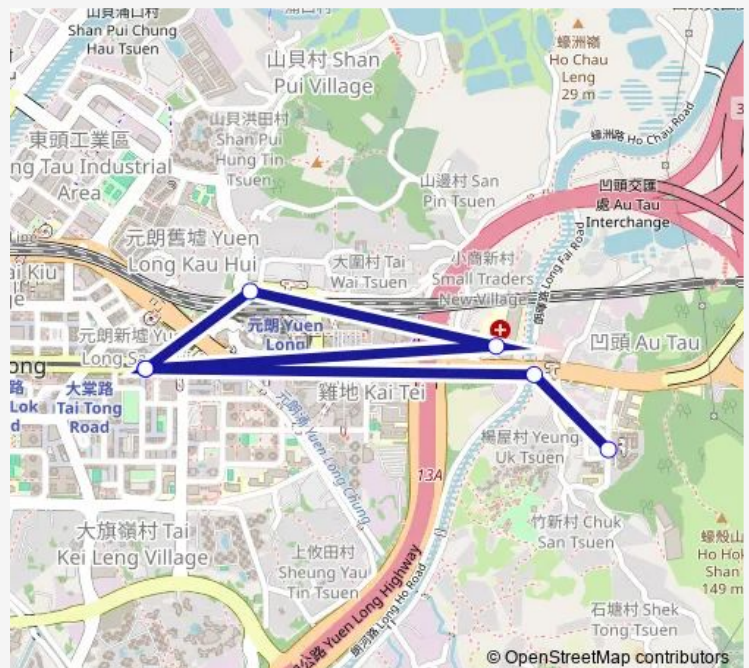

### POK OI HOSPITAL, OUTSIDE SOUTH WING

Castle Peak Road, YAU SAN Street|Castle Peak Road - Yuen Long, YAU SAN Street|Castle Peak Road - Yuen Long, YAU SAN Street

### Route schedule

LONG SHIN ESTATE — Castle Peak Road, YAU SAN Street|Castle Peak Road - Yuen Long, YAU SAN Street|Castle Peak Road - Yuen Long, YAU SAN Street

|           |       |
|-----------|-------|
| Monday    | 12:30 |
| Tuesday   | 12:30 |
| Wednesday | 12:30 |
| Thursday  | 12:30 |
| Friday    | 12:30 |
| Saturday  | 12:30 |
| Sunday    | 12:30 |

### Route info

Direction: LONG SHIN ESTATE

Stops: 6

Trip Duration: 0 hour 10 min

609S Bus time schedules and route maps are available in an offline PDF at [busmaps.com](https://busmaps.com). Use the [busmaps.com](https://busmaps.com) website to see live bus times, train schedule or subway schedule, and step-by-step directions for all public transit in Yuen Long