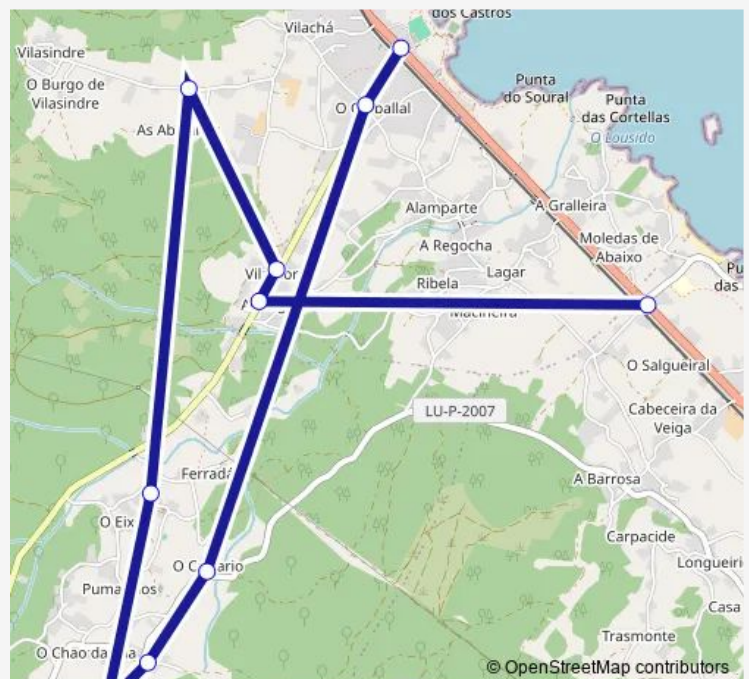

Direction

Ceip Fondo Nois — Ribela

10 stops

[Open route schedule](#)

Ceip Fondo Nois

Vilamor 2

Vilamor 1

A Granda

Transformador

Moas

O Cruce (Chao)

O Calvario

Rivela (Reubicacion)

Ribela

Route schedule

Ceip Fondo Nois — Ribela

Monday 16:30

Tuesday 16:30

Wednesday 16:30

Thursday 16:30

Friday 16:30

Saturday —

Sunday —

Route info

Direction: Ceip Fondo Nois

Stops: 10

Trip Duration: 0 hour 25 min

ALSA - L23 Bus time schedules and route maps are available in an offline PDF at busmaps.com. Use the busmaps.com website to see live bus times, train schedule or subway schedule, and step-by-step directions for all public transit in Cervo