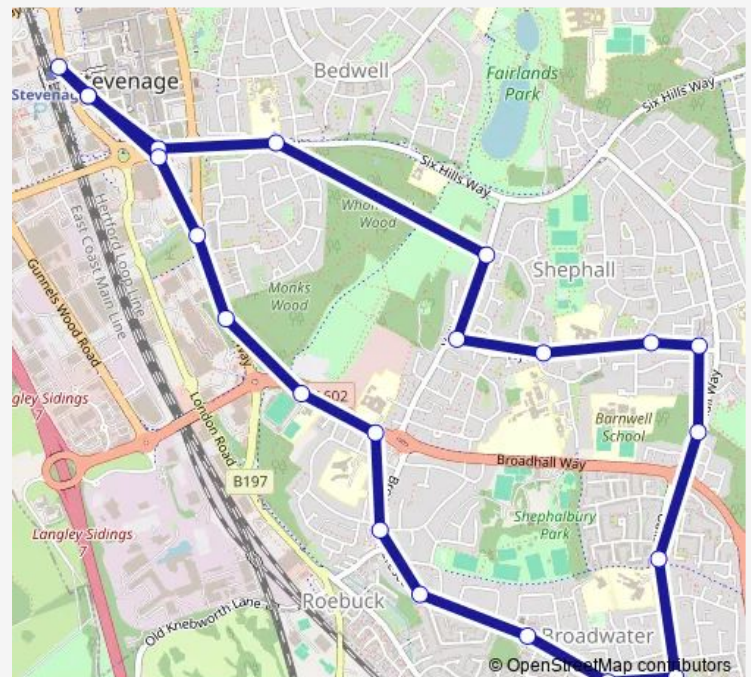

Bus SB4 Stevenage; Bus Station - Broadwater (Circular)

[Go to website](#)

Direction

Bus Station — Bus Station

22 stops

[Open route schedule](#)

Bus Station

ASDA

Elder Way

ASDA

Stevenage Railway Station

Route schedule

Bus Station — Bus Station

Monday 05:49-23:32

Tuesday 05:49-23:32

Wednesday 05:49-23:32

Thursday 05:49-23:32

Friday 05:49-23:32

Saturday 06:45-23:30

Sunday 08:45-22:45

Route info

Direction: Bus Station

Stops: 22

Trip Duration: 0 hour 25 min

■ SB4 — Stevenage; Bus Station - Broadwater (Circular)

SB4 Bus time schedules and route maps are available in an offline PDF at busmaps.com. Use the busmaps.com website to see live bus times, train schedule or subway schedule, and step-by-step directions for all public transit in Hertford