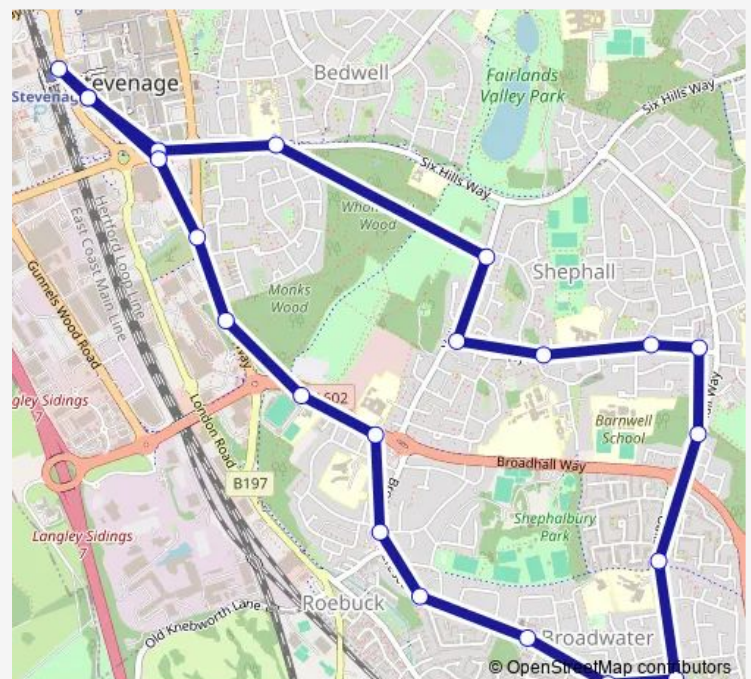

Bus SB4 Stevenage; Bus Station - Broadwater (Circular)

[Go to website](#)

Direction

Bus Station — Bus Station

22 stops

[Open route schedule](#)

Bus Station

ASDA

Elder Way

ASDA

Stevenage Railway Station

Route schedule

Bus Station — Bus Station

Monday 05:49-23:32

Tuesday 05:49-23:32

Wednesday 05:49-23:32

Thursday 05:49-23:32

Friday 05:49-23:32

Saturday 06:45-23:30

Sunday 08:45-22:45

Route info

Direction: Bus Station

Stops: 22

Trip Duration: 0 hour 28 min

■ SB4 — Stevenage; Bus Station - Broadwater (Circular)

SB4 Bus time schedules and route maps are available in an offline PDF at busmaps.com. Use the busmaps.com website to see live bus times, train schedule or subway schedule, and step-by-step directions for all public transit in Hertford