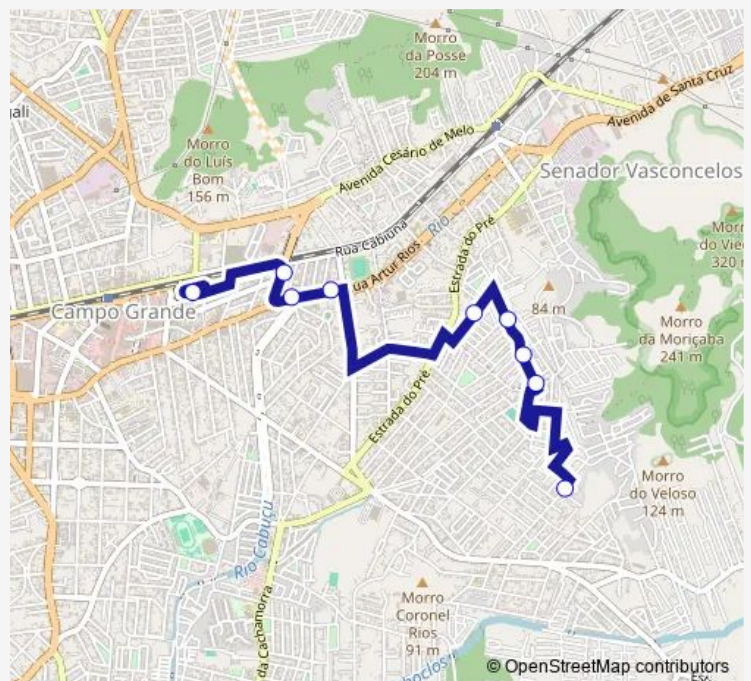

Bairro Monte Santo — Terminal Rodoviário de Campo Grande : Plat. C.

Monday	00:00
Tuesday	00:00
Wednesday	00:00
Thursday	00:00
Friday	00:00
Saturday	00:00
Sunday	00:00

Route info

Direction: Bairro Monte Santo

Stops: 9

Trip Duration: 0 hour 9 min

## Direction

Terminal Rodoviário de Campo Grande : Plat. C. — Bairro Monte Santo

13 stops

[Open route schedule](#)

Terminal Rodoviário de Campo Grande : Plat. C.

Tabelião Pinto

Viúva Dantas

Dom Sebastião I

## Route info

Direction: Terminal Rodoviário de Campo Grande : Plat. C.

Stops: 13

Trip Duration: 0 hour 9 min

SN848 Bus time schedules and route maps are available in an offline PDF at [busmaps.com](http://busmaps.com). Use the [busmaps.com](http://busmaps.com) website to see live bus times, train schedule or subway schedule, and step-by-step directions for all public transit in Nova Iguacu