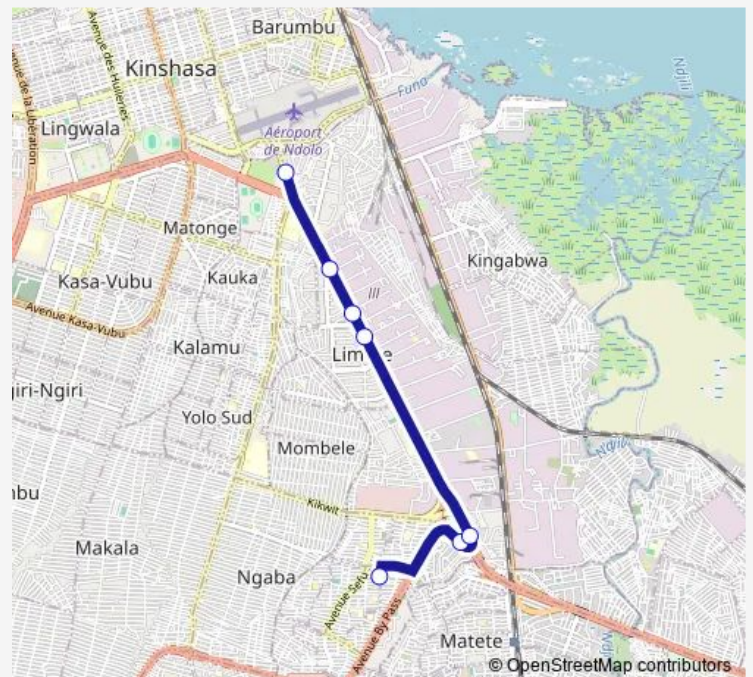

Bus Super Lemba_TO_Zando

[Go to website](#)

Direction

Unknown — Unknown

7 stops

[Open route schedule](#)

Unknown

Unknown

Tuesday 16:10

Wednesday 16:10

Thursday 16:10

Friday 16:10

Saturday —

Sunday —

Route info

Direction: Unknown

Stops: 7

Trip Duration: 0 hour 19 min

■ Super Lemba_TO_Zando

Bus time schedules and route maps are available in an offline PDF at busmaps.com. Use the busmaps.com website to see live bus times, train schedule or subway schedule, and step-by-step directions for all public transit in Kinshasa