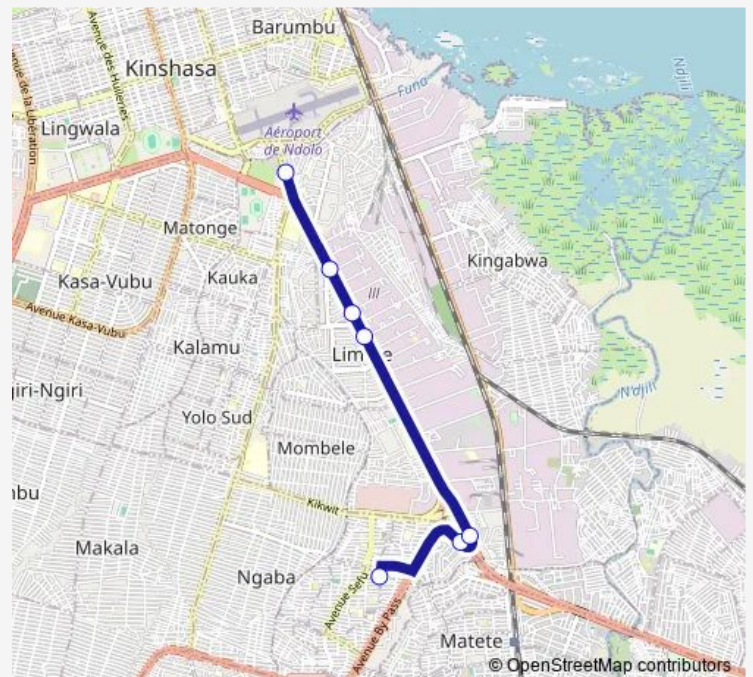

### Direction

Unknown — Unknown

7 stops

[Open route schedule](#)

Unknown

Unknown

Unknown

Unknown

### Route schedule

Unknown — Unknown

Monday 16:10

Tuesday 16:10

Wednesday 16:10

Thursday 16:10

Friday 16:10

Saturday —

### Route info

Direction: Unknown

Stops: 7

Trip Duration: 0 hour 19 min

■ Super Lemba\_TO\_Zando

Bus time schedules and route maps are available in an offline PDF at [busmaps.com](https://busmaps.com). Use the [busmaps.com](https://busmaps.com) website to see live bus times, train schedule or subway schedule, and step-by-step directions for all public transit in Kinshasa