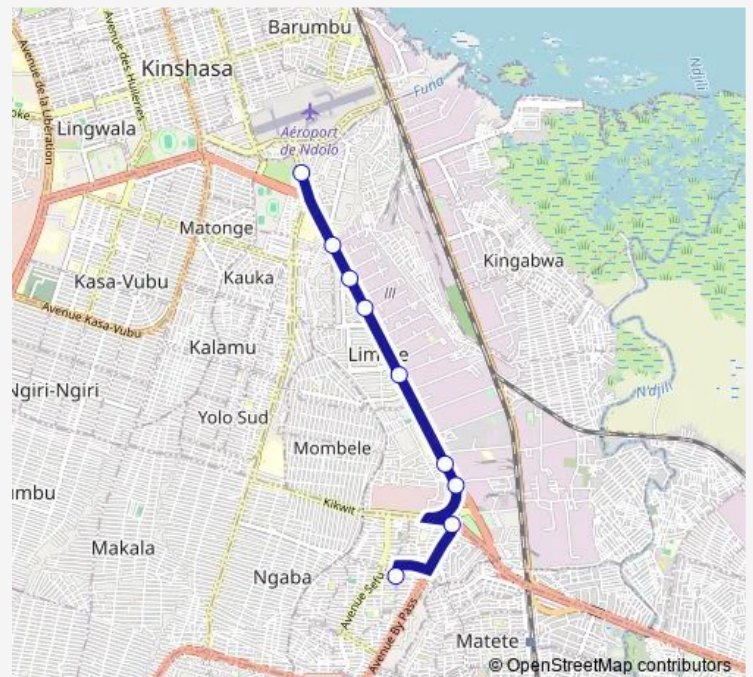

Bus Super Lemba_TO_Zando

[Go to website](#)

Direction

Inconnu — Inconnu

9 stops

[Open route schedule](#)

Inconnu

Inconnu

Route info

Direction: Inconnu

Stops: 9

Trip Duration: 0 hour 18 min

■ Super Lemba_TO_Zando

BusMaps

Bus time schedules and route maps are available in an offline PDF at busmaps.com. Use the busmaps.com website to see live bus times, train schedule or subway schedule, and step-by-step directions for all public transit in Kinshasa