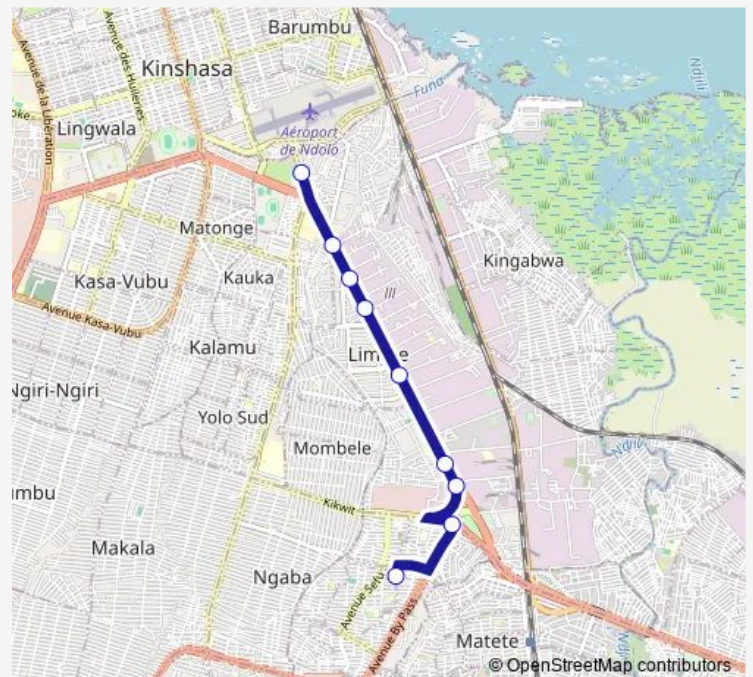

### Direction

Inconnu — Inconnu

9 stops

[Open route schedule](#)

Inconnu

Inconnu

Inconnu

Inconnu

### Route schedule

Inconnu — Inconnu

Monday 16:40

Tuesday 16:40

Wednesday 16:40

Thursday 16:40

Friday 16:40

Saturday —

### Route info

Direction: Inconnu

Stops: 9

Trip Duration: 0 hour 18 min

■ Super Lemba\_TO\_Zando

Bus time schedules and route maps are available in an offline PDF at [busmaps.com](https://busmaps.com). Use the [busmaps.com](https://busmaps.com) website to see live bus times, train schedule or subway schedule, and step-by-step directions for all public transit in Kinshasa