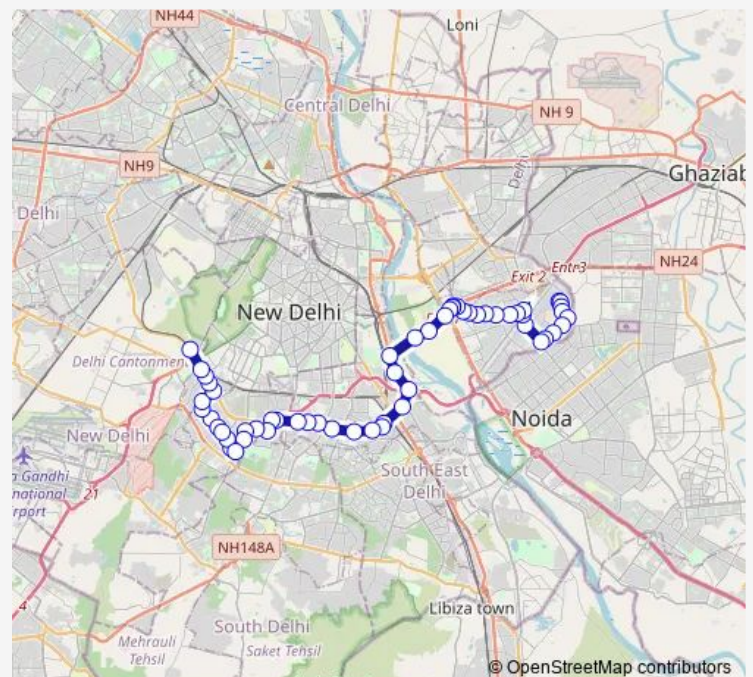

### Route schedule

Mayur Vihar Phase III (T) Paper Market — Dhaula Kuan

Monday 05:42-21:25

Tuesday 05:42-21:25

Wednesday 05:42-21:25

Thursday 05:42-21:25

Friday 05:42-21:25

Saturday 05:42-21:25

Sunday 05:42-21:25

### Route info

Direction: Mayur Vihar Phase III (T) Paper Market

Stops: 57

Trip Duration: 2 hour 9 min

■ 611up

BusMaps

Samaspur Jagir Village

Samas Pur Village