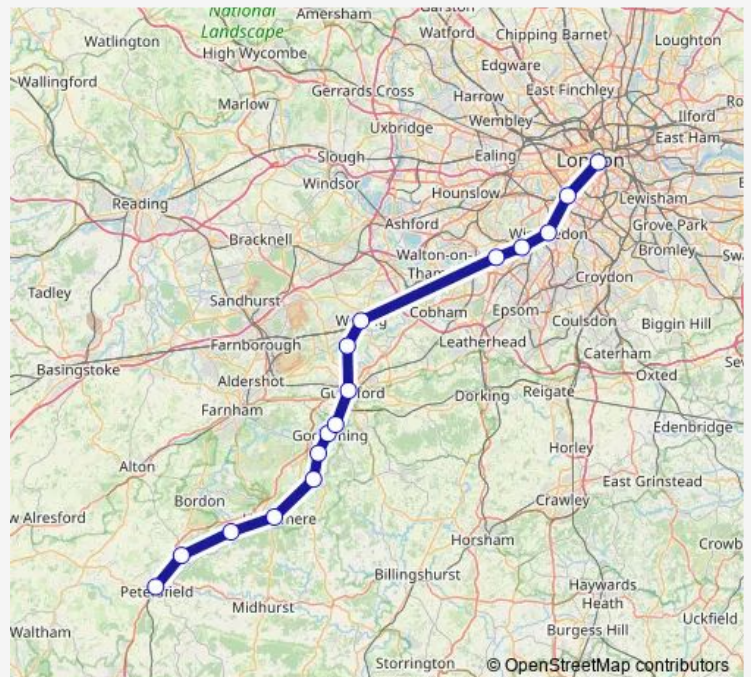

Woking

Surbiton

New Malden

Wimbledon

Clapham Junction

London Waterloo

Route schedule

Petersfield — London Waterloo

Monday 06:11

Tuesday 06:11

Wednesday 06:11

Thursday 06:11

Friday 06:11

Saturday —

Sunday 07:23-23:41

Route info

Direction: Petersfield

Stops: 16

Trip Duration: 1 hour 23 min

■ Sw:Ptr->Wat — SW train service from PTR to Wat

Direction

Petersfield — London Waterloo

13 stops

[Open route schedule](#)

Petersfield

Haslemere

Godalming

Farncombe

Guildford

Woking

Byfleet & New Haw

Weybridge