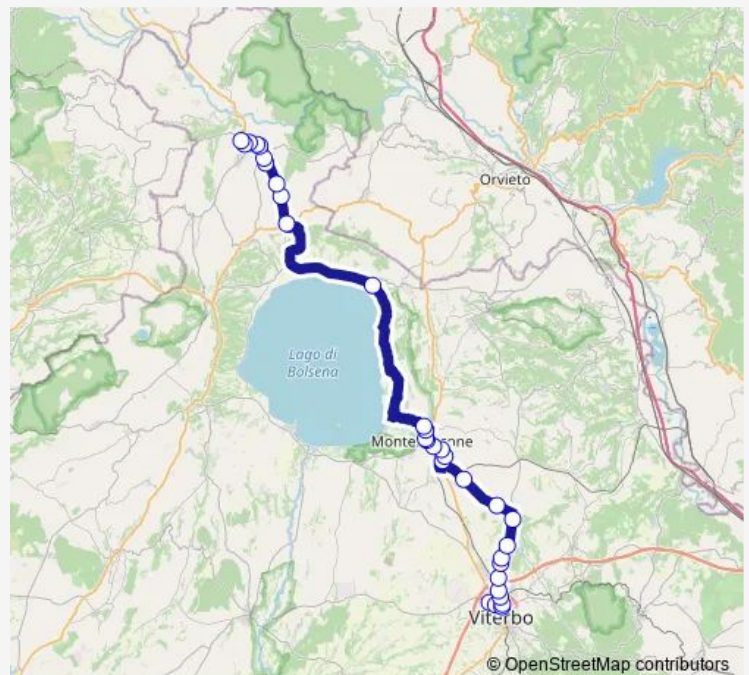

Montefiascone | Via Santa Maria Grazie # f600

Montefiascone | Via Salotti Via Moro # f601

Route schedule

Viterbo | Riello # f641 — Acquapendente | Ist. Omnicomprensivo Leonardo DA Vinci # f847

Monday —

Tuesday —

Wednesday —

Thursday —

Friday —

Saturday 07:35

Sunday —

Route info

Direction: Viterbo | Riello # f641

Stops: 32

Trip Duration: 1 hour 20 min

Viterbo - Acquapendente # Vt937a

Bolsena | Piazza Marconi # f894

S.Lorenzo Nuovo | via Acquapendente # f908

Acquapendente | Via Cassia (Km 126) # f909

Acquapendente | Campo Morino # f910

Acquapendente | Via Cassia Via Onanese # f916

Acquapendente | Ist. Omnicomprensivo Leonardo DA Vinci # f847

Bus time schedules and route maps are available in an offline PDF at busmaps.com. Use the busmaps.com website to see live bus times, train schedule or subway schedule, and step-by-step directions for all public transit in Viterbo