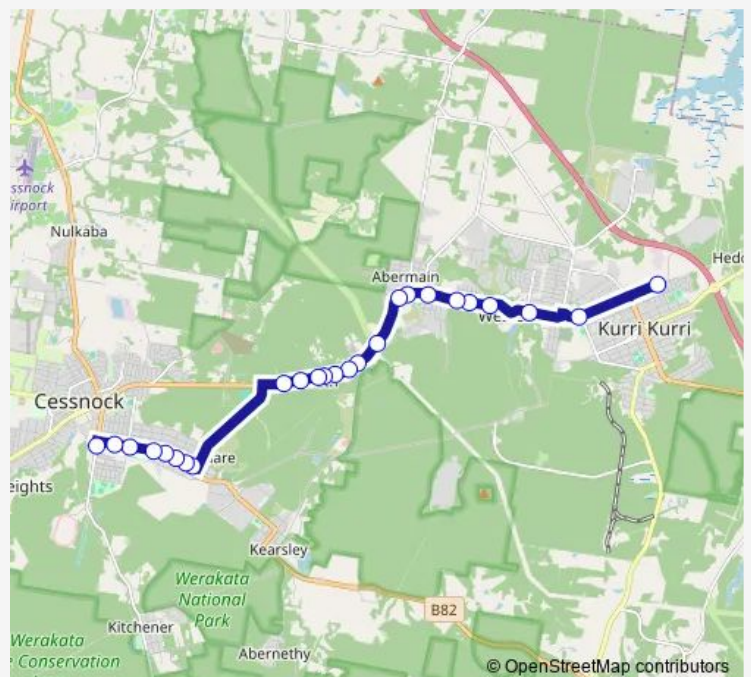

School Bus S929 Kurri Kurri HS to Cessnock

[Go to website](#)

Direction

Kurri Kurri High School, Northcote St — Vincent St Opp Rover Depot

25 stops

[Open route schedule](#)

Kurri Kurri High School, Northcote St

Cessnock Rd Before Kemp St

Cessnock Rd Opp Aberdare St

Aberdare St After Colliery St

Aberdare St At Caledonian St

Aberdare St At Kearsley St

Aberdare St After Pokolbin St

Route schedule

Kurri Kurri High School, Northcote St — Vincent St Opp Rover Depot

Monday	—
Tuesday	—
Wednesday	15:10
Thursday	15:10
Friday	—
Saturday	—
Sunday	—

Route info

Direction: Kurri Kurri High School, Northcote St

Stops: 25

Trip Duration: 0 hour 25 min

S929 — Kurri Kurri HS to Cessnock