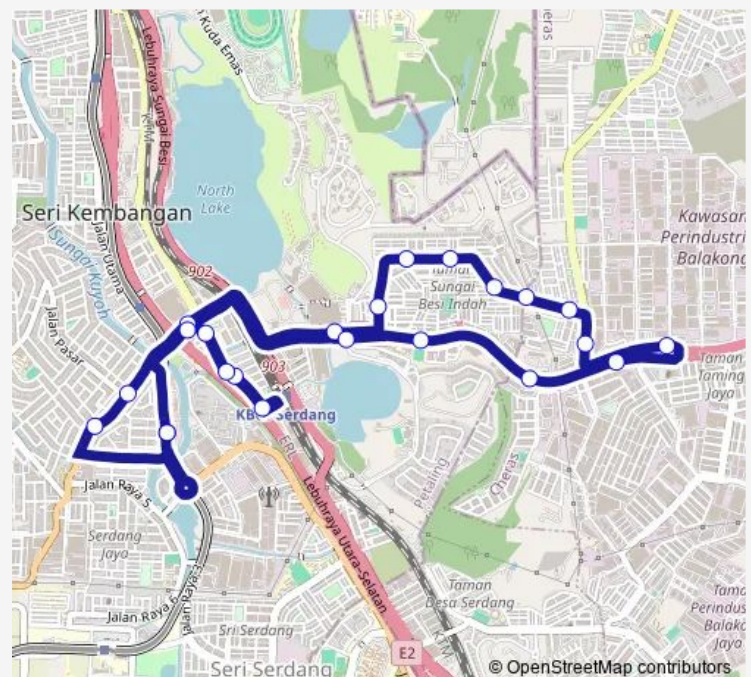

Taman Muhibbah (Selatan)

Flat Taman Muhibbah Blok A

Taman Muhibbah (Utara)

Route schedule

MRT Serdang Jaya Pintu A — MRT Serdang Jaya Pintu A

Monday 06:00-23:30

Tuesday 06:00-23:30

Wednesday 06:00-23:30

Thursday 06:00-23:30

Friday 06:00-23:30

Saturday 06:00-23:30

Sunday 06:00-23:30

Route info

Direction: MRT Serdang Jaya Pintu A

Stops: 23

Trip Duration: 0 hour 35 min

T565

BusMaps

South City Plaza (Opp)

MRT Serdang Jaya Pintu A

T565 Bus time schedules and route maps are available in an offline PDF at busmaps.com. Use the busmaps.com website to see live bus times, train schedule or subway schedule, and step-by-step directions for all public transit in Kuala Lumpur