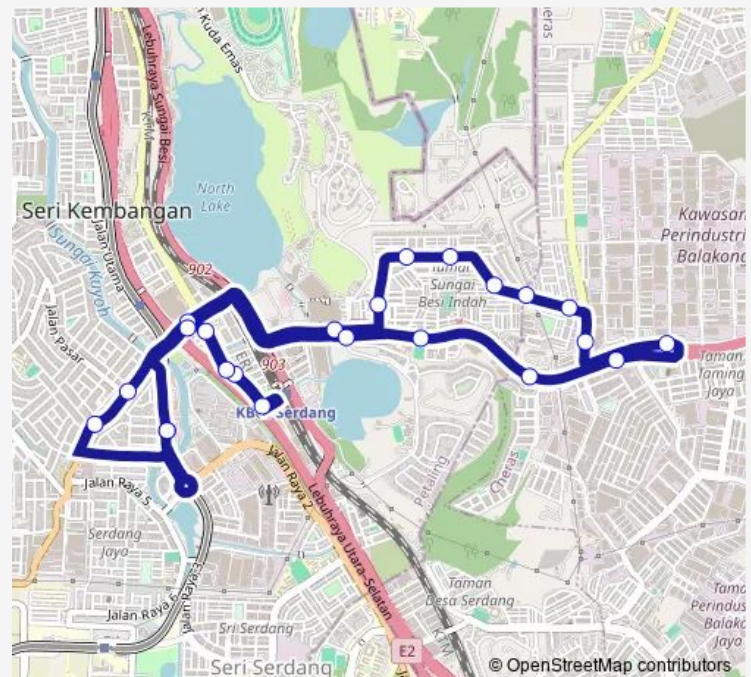

### Route schedule

MRT Serdang Jaya Pintu A — MRT Serdang Jaya Pintu A

Monday 06:00-23:30

Tuesday 06:00-23:30

Wednesday 06:00-23:30

Thursday 06:00-23:30

Friday 06:00-23:30

Saturday 06:00-23:30

Sunday 06:00-23:30

### Route info

Direction: MRT Serdang Jaya Pintu A

Stops: 23

Trip Duration: 0 hour 35 min

T565

BusMaps

South City Plaza (Opp)

MRT Serdang Jaya Pintu A