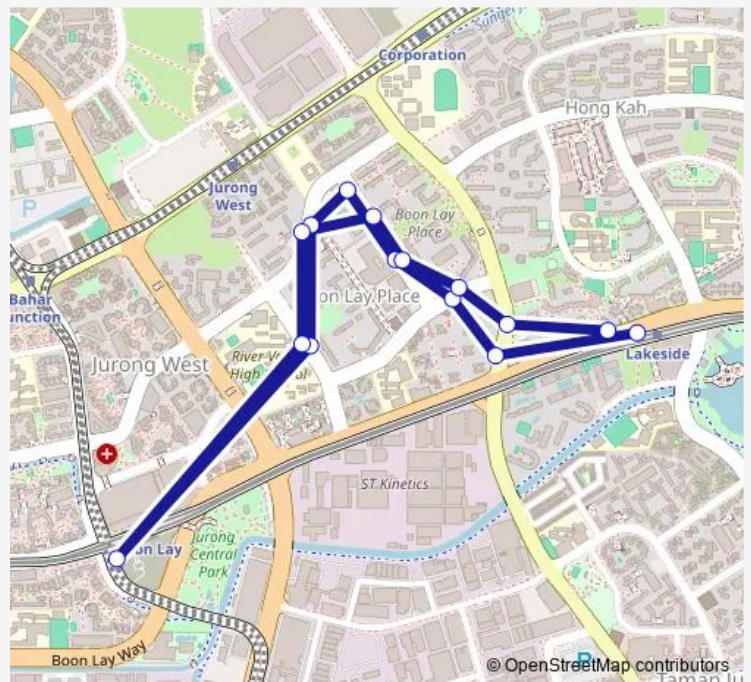

Bus 240M

[Go to website](#)

Direction

Lakeside Stn — Opp Lakeside Stn

15 stops

[Open route schedule](#)

Lakeside Stn

Blk 203

Blk 210

Blk 207

Blk 209

Opp Blk 203

Opp Lakeside Stn

Route schedule

Lakeside Stn — Opp Lakeside Stn

Monday 06:00

Tuesday 06:00

Wednesday 06:00

Thursday 06:00

Friday 06:00

Saturday —

Sunday —

Route info

Direction: Lakeside Stn

Stops: 15

Trip Duration: 0 hour 28 min

240M

240M Bus time schedules and route maps are available in an offline PDF at busmaps.com. Use the busmaps.com website to see live bus times, train schedule or subway schedule, and step-by-step directions for all public transit in Singapore