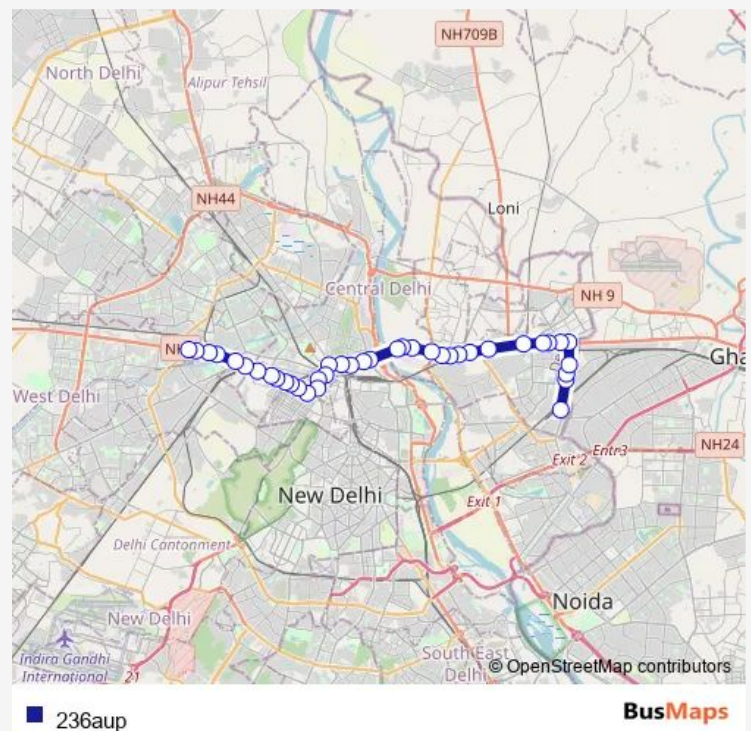

Isbt Bridge

Isbt Nityanand Marg

Tees Hazari Court

Route schedule

Anand Vihar Isbt Terminal — Punjabi Bagh Terminal (Rohatak Road)

Monday 05:14-18:44

Tuesday 05:14-18:44

Wednesday 05:14-18:44

Thursday 05:14-18:44

Friday 05:14-18:44

Saturday 05:14-18:44

Sunday 05:14-18:44

Route info

Direction: Anand Vihar Isbt Terminal

Stops: 39

Trip Duration: 1 hour 27 min

236aup

BusMaps

St Stephen Hospital

Ice Factory

Azad Market

Bara Hindu Rao

Model Basti

Guru Govind Singh Marg