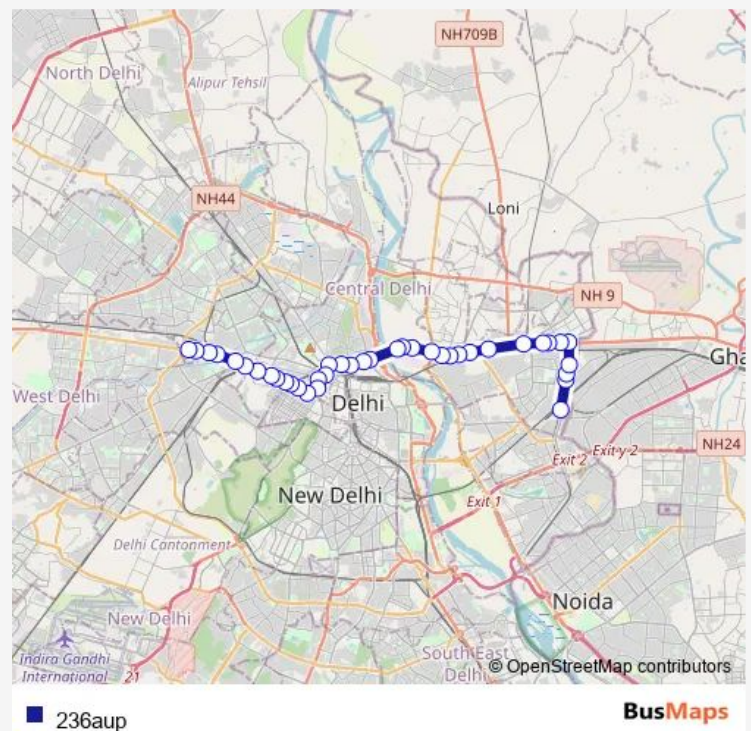

Isbt Bridge

Isbt Nityanand Marg

Tees Hazari Court

Route schedule

Anand Vihar Isbt Terminal — Punjabi Bagh Terminal (Rohatak Road)

Monday 05:14-18:44

Tuesday 05:14-18:44

Wednesday 05:14-18:44

Thursday 05:14-18:44

Friday 05:14-18:44

Saturday 05:14-18:44

Sunday 05:14-18:44

Route info

Direction: Anand Vihar Isbt Terminal

Stops: 39

Trip Duration: 1 hour 27 min

Ram Jas Road

Liberty Cinema

Government Quarter Sarai Rohila

Sarai Rohila

Anand Parvat Industrial Area

Daya Basti Flyover

Zakhira Flyover

Ashok Park