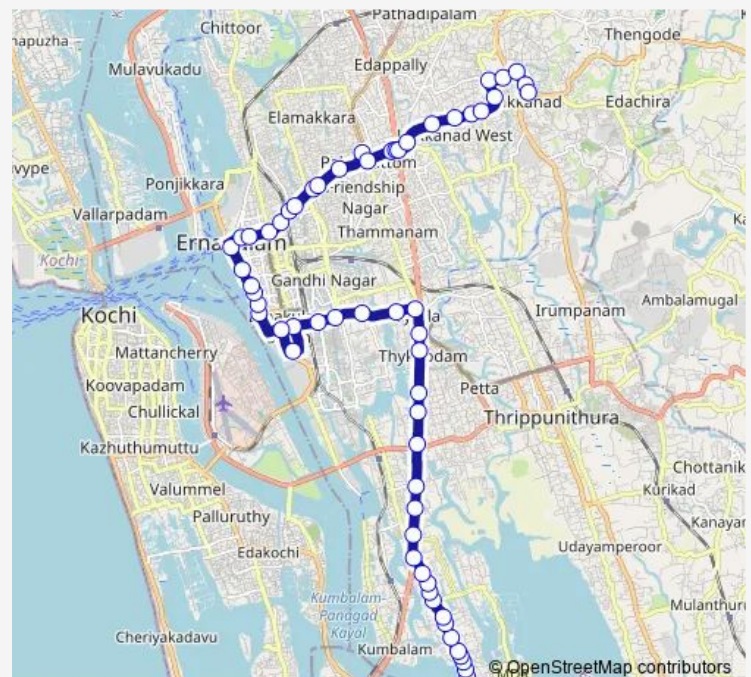

Thursday 06:00

Friday 06:00

Saturday 06:00

Sunday 06:00

Route info

Direction: Kakkanad Civil Station

Stops: 65

Trip Duration: 1 hour 17 min

Friday 06:00

Saturday 06:00

Sunday 06:00

Route info

Direction: Panangad

Stops: 61

Trip Duration: 1 hour 21 min

Kadavanthra