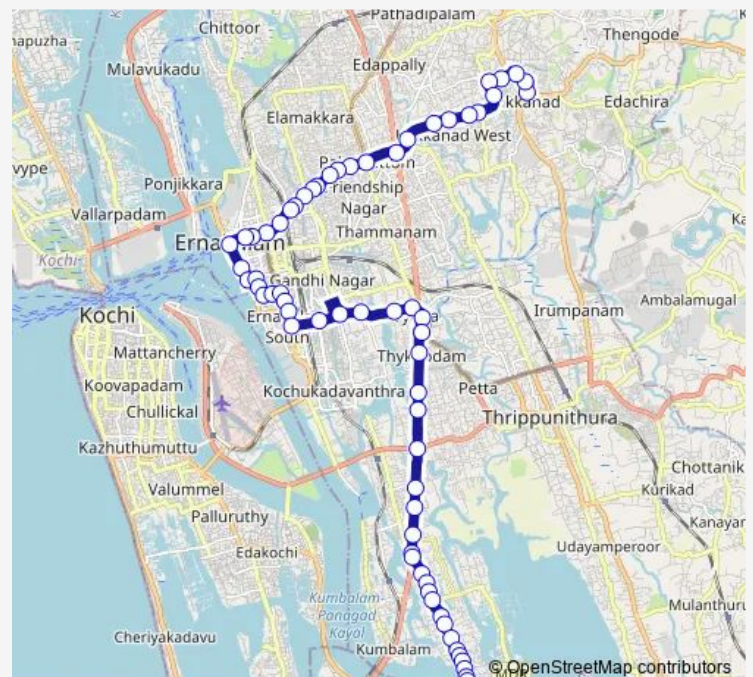

Thursday 06:00

Friday 06:00

Saturday 06:00

Sunday 06:00

Route info

Direction: Panangad

Stops: 61

Trip Duration: 1 hour 21 min