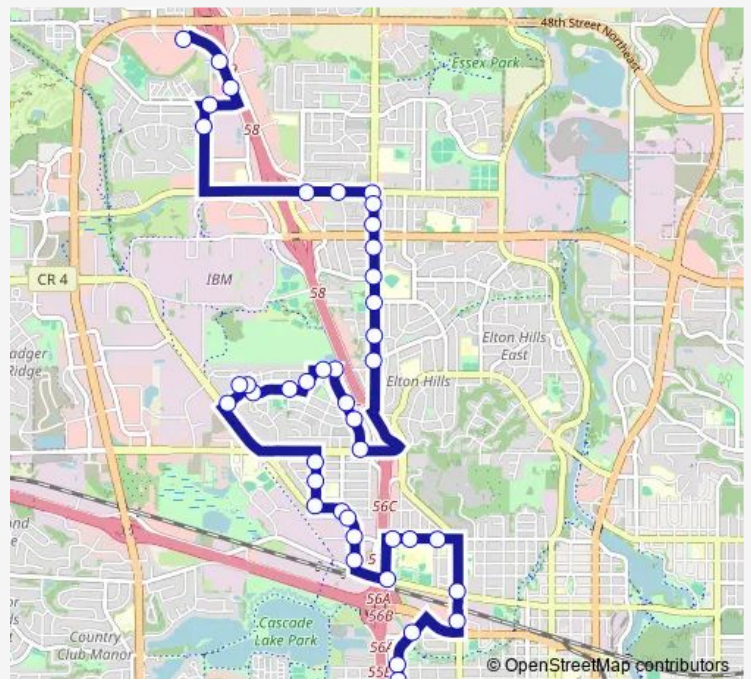

Bus 25 Night SB Route 25 Night Southbound

[Go to website](#)

Direction

undefined — undefined

0 stops

[Open route schedule](#)

Route schedule

undefined — undefined

Monday 19:20-21:50

Tuesday 19:20-21:50

Wednesday 19:20-21:50

Thursday 19:20-21:50

Friday 19:20-21:50

Saturday —

Sunday —

Route info

Direction:

Stops: 0

Trip Duration: — min

25 Night SB — Route 25 Night Southbound

25 Night SB Bus time schedules and route maps are available in an offline PDF at busmaps.com. Use the busmaps.com website to see live bus times, train schedule or subway schedule, and step-by-step directions for all public transit in

The schedule is provided in the local timezone. Times with "(+1)" indicate departures on the next day.

PDF file created on 2025-01-16

2024 BusMaps.com - All Rights Reserved