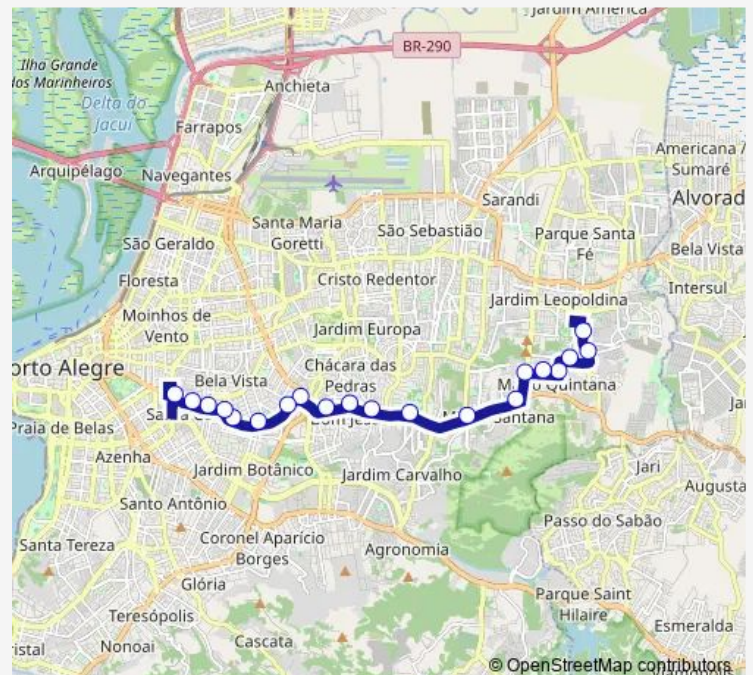

Thursday 17:32-19:05

Friday 17:32-19:05

Saturday —

Sunday —

Route info

Direction: Martim Felix Berta DF 950

Stops: 20

Trip Duration: 0 hour 40 min