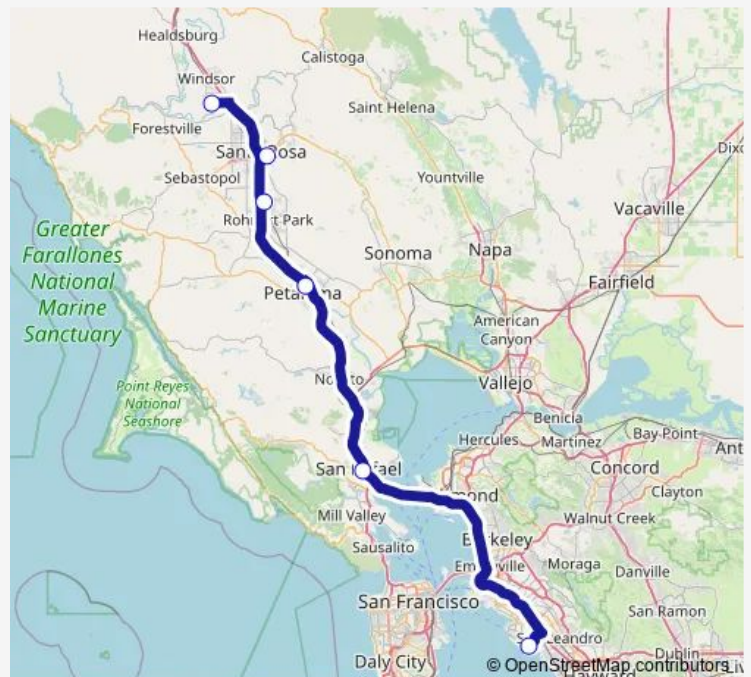

### Direction

Oak - Oakland Airport — Sonoma County Airport

6 stops

[Open route schedule](#)

Oak - Oakland Airport

San Rafael Transit Center

Petaluma Fairgrounds

Doubletree Hotel Rohnert Park

### Route schedule

Oak - Oakland Airport — Sonoma County Airport

Monday 07:30-19:30

Tuesday 07:30-19:30

Wednesday 07:30-19:30

Thursday 07:30-19:30

Friday 07:30-19:30

Saturday 07:30-19:30

### Route info

Direction: Oak - Oakland Airport

Stops: 6

Trip Duration: 2 hour 15 min

■ Airport Express — Sonoma County - Oakland

**Direction**

Sonoma County Airport — Oak - Oakland Airport

6 stops

[Open route schedule](#)

Sonoma County Airport

Santa Rosa Park &amp; Ride

Doubletree Hotel Rohnert Park

Petaluma Fairgrounds

San Rafael Transit Center

Oak - Oakland Airport