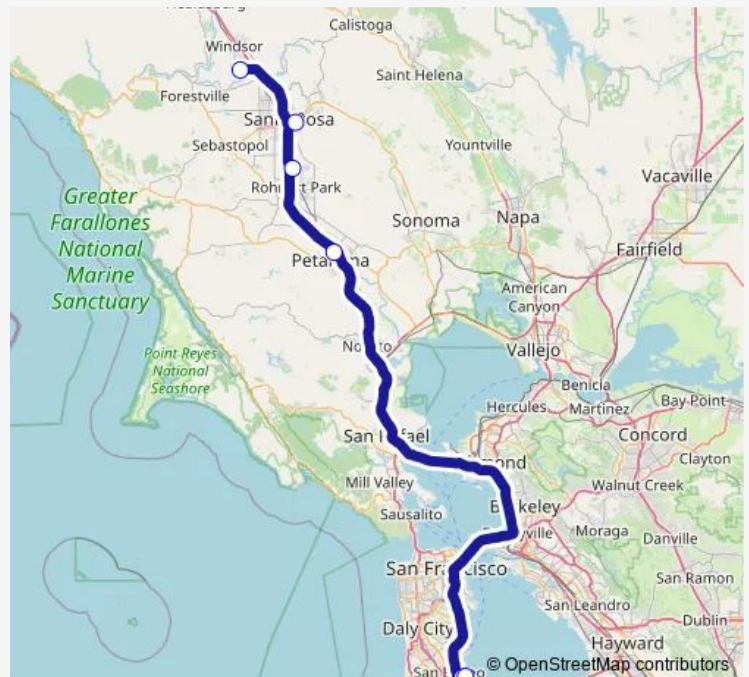

Bus Airport Express Sonoma County - Sfo

[Go to website](#)

Direction

Sonoma County Airport — SFO - San Francisco Airport Domestic

6 stops

[Open route schedule](#)

Sonoma County Airport

Santa Rosa Park & Ride

Doubletree Hotel Rohnert Park

Petaluma Fairgrounds

SFO - San Francisco Airport International

SFO - San Francisco Airport Domestic

Route schedule

Sonoma County Airport — SFO - San Francisco Airport Domestic

Monday	03:45-20:15
Tuesday	03:45-20:15
Wednesday	03:45-20:15
Thursday	03:45-20:15
Friday	03:45-20:15
Saturday	03:45-20:15
Sunday	03:45-20:15

Route info

Direction: Sonoma County Airport

Stops: 6

Trip Duration: 2 hour 30 min

■ Airport Express — Sonoma County - Sfo

Direction

SFO - San Francisco Airport Domestic — Sonoma County Airport

6 stops

[Open route schedule](#)

SFO - San Francisco Airport Domestic

SFO - San Francisco Airport International