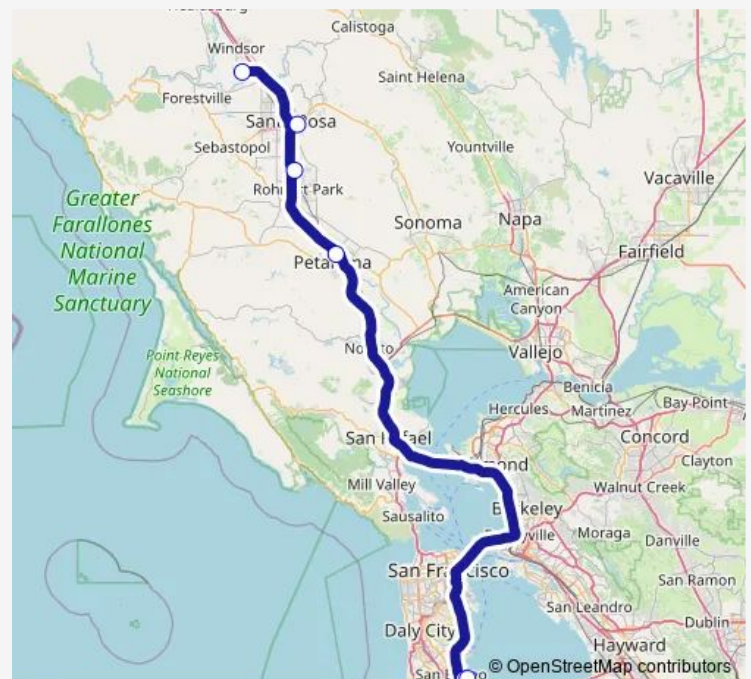

SFO - San Francisco Airport International

SFO - San Francisco Airport Domestic

### Route schedule

Sonoma County Airport — SFO - San Francisco Airport Domestic

Monday 03:45-20:15

Tuesday 03:45-20:15

Wednesday 03:45-20:15

Thursday 03:45-20:15

Friday 03:45-20:15

Saturday 03:45-20:15

### Route info

Direction: Sonoma County Airport

Stops: 6

Trip Duration: 2 hour 30 min

■ Airport Express — Sonoma County - Sfo

**Direction**

SFO - San Francisco Airport Domestic — Sonoma County Airport

6 stops