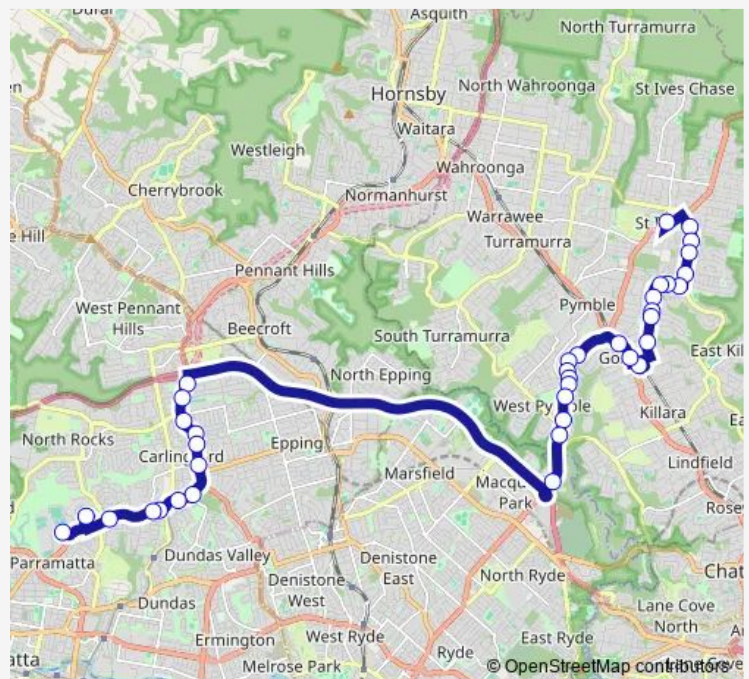

[Open route schedule](#)

Memorial Av Opp St Ives Community Hall

Masada College, Link Rd

Horace St After Stanley St

St Ives Community Church, Horace St

St Ives High School, Horace St

Eucalyptus St At Pindari Av

Eucalyptus St After Sussex Rd

Sage St Before Lowry Cres

Rosedale Rd At Baldwin St

Rosedale Rd At Elgin St

Rosedale Rd At Darnley St

Rosedale Rd At Melkin End

Gordon Station, Stand B

Pacific Hwy At Moree St

Pacific Hwy At Merriwa St

Ryde Rd At Minnamurra Av

Ryde Rd At Yarran St

Ryde Rd After Kiparra St

Ryde Rd Before Kooyong St

Gordon West Public School, Ryde Rd

Route schedule

Memorial Av Opp St Ives Community Hall — The King's School, School Grounds

Stops: 37

Trip Duration: 0 hour 57 min

8035 — Memorial Av before Mona Vale Rd, St Ives to Kings School via Macquarie Park

Ryde Rd After Kiparra St

Ryde Rd At Wyuna Rd

Ryde Rd Before Lady Game Dr

Eden Gardens, Lane Cove Rd