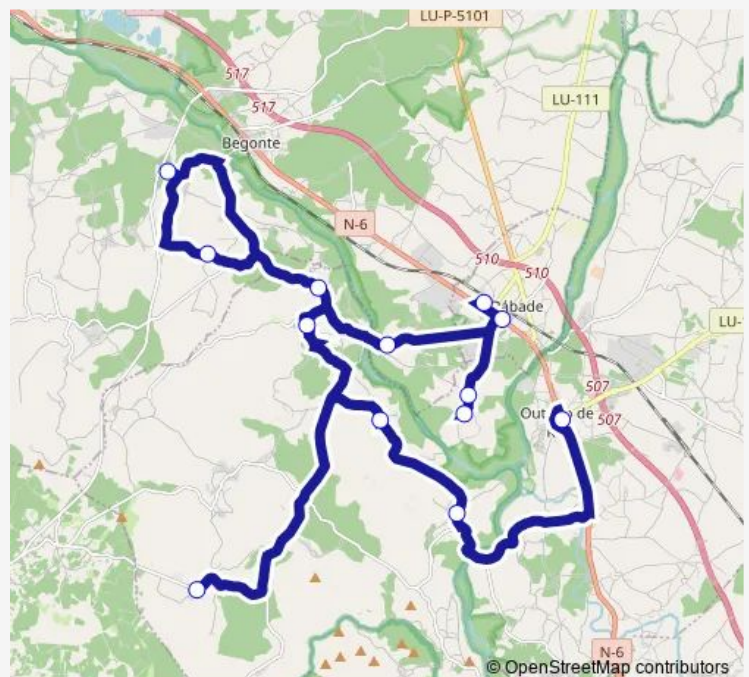

## Route schedule

IES RÍO Miño — Outeiro DE Rei

Monday 15:00

Tuesday 15:00

Wednesday —

Thursday —

Friday —

Saturday —

## Route info

Direction: IES RÍO Miño

Stops: 13

Trip Duration: 1 hour 1 min

Gaioso-Feira

Gaioso

Donalbai

Viris

Uriz- A Ponte

O Mato-Caboi

Caboi (dársena)

Rábade

## Route info

Direction: Outeiro DE Rei

Stops: 13

Trip Duration: 1 hour 1 min

XG720018 Bus time schedules and route maps are available in an offline PDF at [busmaps.com](https://busmaps.com). Use the [busmaps.com](https://busmaps.com) website to see live bus times, train schedule or subway schedule, and step-by-step directions for all public transit in Rabade