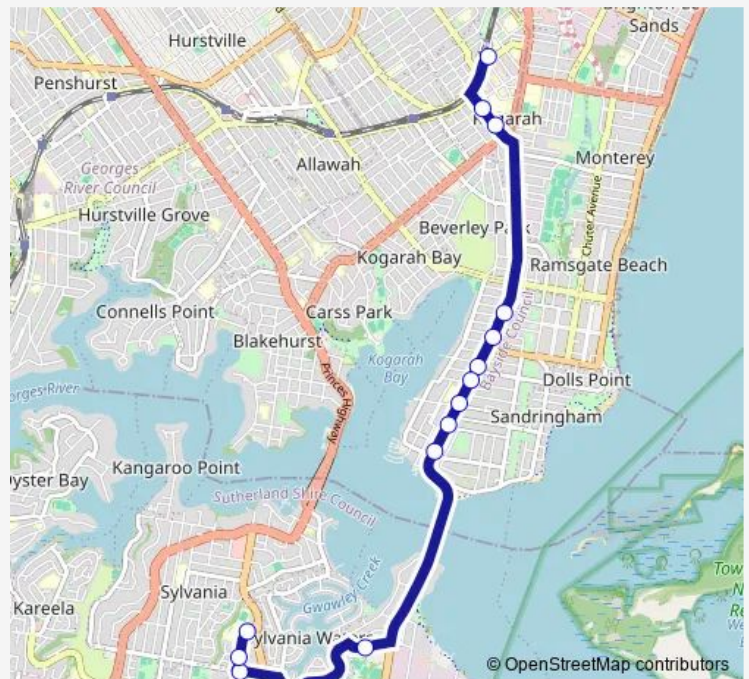

School Bus S256 Kogarah Station to Sylvania Hs

[Go to website](#)

Direction

Kogarah Station, Railway Pde, Stand B — Sylvania High School, Bellingara Rd

14 stops

[Open route schedule](#)

- Kogarah Station, Railway Pde, Stand B
- St George Hospital, Gray St
- Gray St At Chapel St
- Rocky Point Rd Opp St George Christian School
- Rocky Point Rd At Camille St
- Rocky Point Rd Before Russell Av
- Rocky Point Rd At Evans St
- Rocky Point Rd At Toyer Av
- Rocky Point Rd At Kendall St
- Rocky Point Rd Before Fontainebleau St
- Holt Rd At Apsley Pl
- Box Rd At Bellingara Rd
- Bellingara Rd Opp Chapman Dr
- Sylvania High School, Bellingara Rd

Route schedule

Kogarah Station, Railway Pde, Stand B — Sylvania High School, Bellingara Rd

Monday	07:40
Tuesday	07:40
Wednesday	07:40
Thursday	07:40
Friday	07:40
Saturday	—
Sunday	—

Route info

Direction: Kogarah Station, Railway Pde, Stand B

Stops: 14

Trip Duration: 0 hour 30 min

S256 — Kogarah Station to Sylvania Hs

S256 School Bus time schedules and route maps are available in an offline PDF at busmaps.com. Use the busmaps.com website to see live bus times, train schedule or subway schedule, and step-by-step directions for all public transit in Sydney