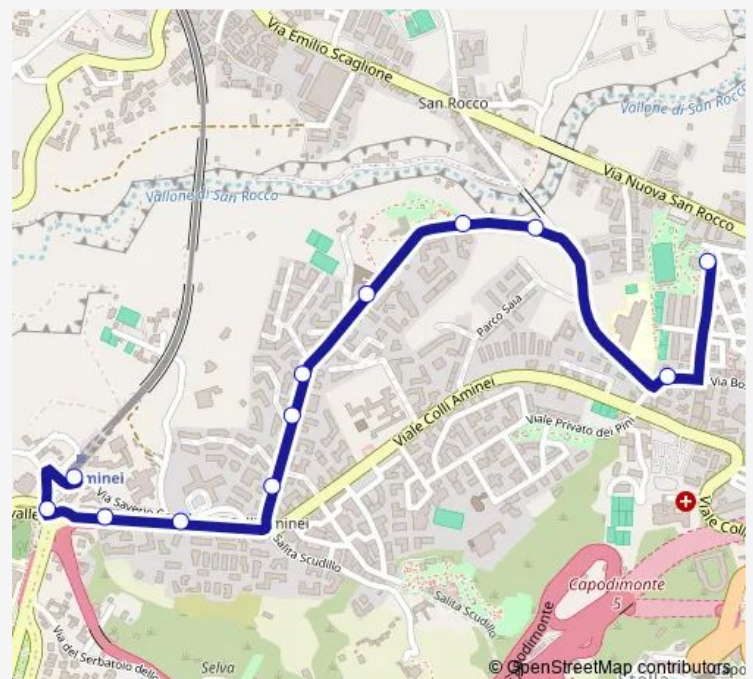

### Route schedule

Lieti — S.Gatto - M1 Colli Aminei

Monday 06:15-18:10

Tuesday 06:15-18:10

Wednesday 06:15-18:10

Thursday 06:15-18:10

Friday 06:15-18:10

Saturday —

### Route info

Direction: Lieti

Stops: 12

Trip Duration: 0 hour 15 min

C65

BusMaps